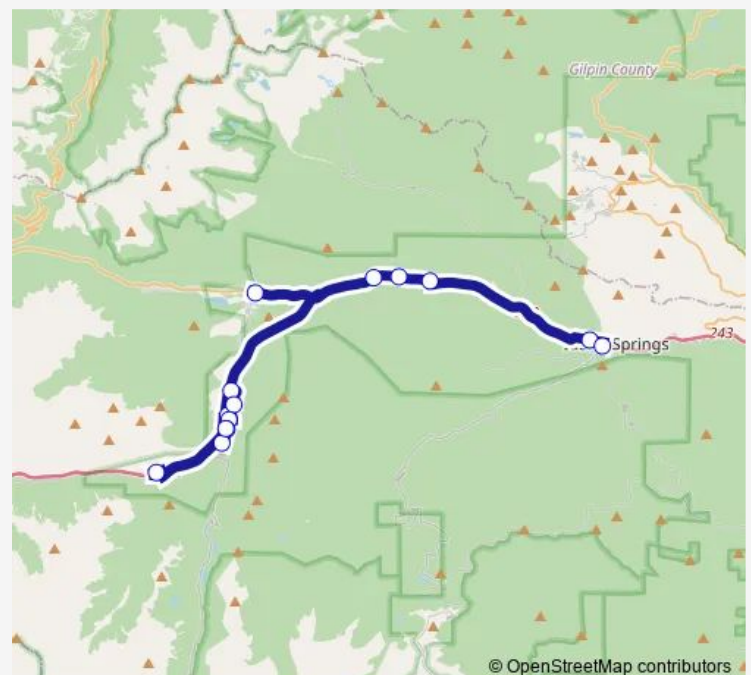

### Route schedule

Family Dollar Georgetown — Park and Ride Idaho Springs (Rec Center)

Monday 07:22-18:30

Tuesday 07:22-18:30

Wednesday 07:22-18:30

Thursday 07:22-18:30

Friday 07:22-18:30

Saturday 07:22-17:00

### Route info

Direction: Family Dollar Georgetown

Stops: 14

Trip Duration: 0 hour 51 min

■ Roundabout — Silver Plume to Idaho Springs

**Direction**

Park and Ride Idaho Springs (Rec Center) — Family Dollar Georgetown

8 stops

[Open route schedule](#)

Park and Ride Idaho Springs (Rec Center)

Health Clinic - Idaho Springs

Safeway Idaho Springs

Colorado Boulevard Eastbound

Colorado Boulevard Westbound

Heritage Park Idaho Springs

## Route schedule

Park and Ride Idaho Springs (Rec Center) — Family Dollar Georgetown

Monday 08:13-19:21

Tuesday 08:13-19:21

Wednesday 08:13-19:21

Thursday 08:13-19:21

Friday 08:13-19:21

Saturday 08:13-17:51