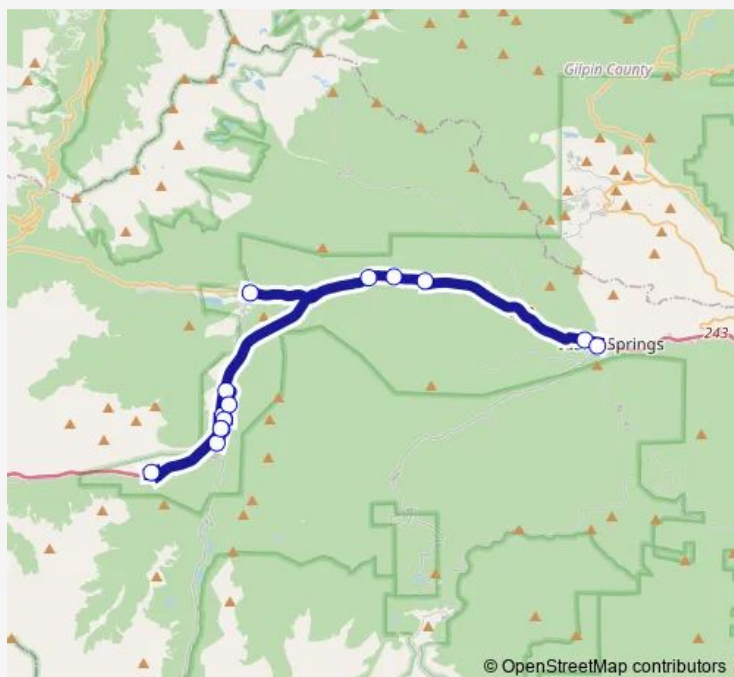

Silver Lake Drive Lawson

Taco Bell Dumont

Dumont Post Office

Macy Ruth Mill Park Idaho Springs

Park and Ride Idaho Springs (Rec Center)

Route schedule

Family Dollar Georgetown — Park and Ride Idaho Springs (Rec Center)

Monday	07:22-18:30
Tuesday	07:22-18:30
Wednesday	07:22-18:30
Thursday	07:22-18:30
Friday	07:22-18:30
Saturday	07:22-17:00
Sunday	—

Route info

Direction: Family Dollar Georgetown

Stops: 14

Trip Duration: 0 hour 51 min

Roundabout — Silver Plume to Idaho Springs

**Direction**

Park and Ride Idaho Springs (Rec Center) — Family Dollar Georgetown

8 stops

[Open route schedule](#)

Park and Ride Idaho Springs (Rec Center)

Health Clinic - Idaho Springs

## Route schedule

Park and Ride Idaho Springs (Rec Center) — Family Dollar Georgetown

Monday 08:13-19:21

Tuesday 08:13-19:21

Wednesday 08:13-19:21

Thursday 08:13-19:21

Friday 08:13-19:21

Saturday 08:13-17:51