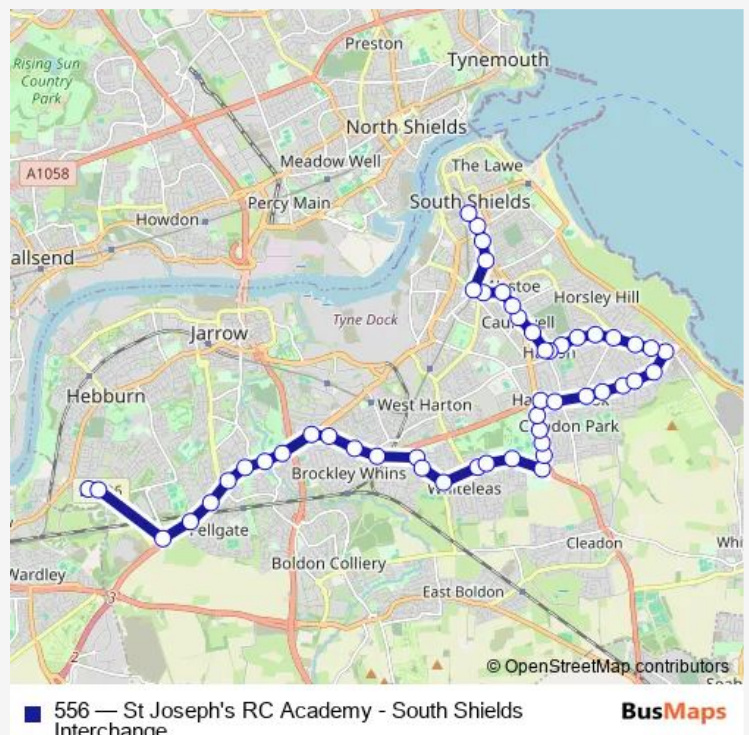

Bus 556 St Joseph's RC Academy - South Shields Interchange

[Go to website](#)

Direction

St Joseph's Catholic Academy — Interchange

50 stops

[Open route schedule](#)

- St Joseph's Catholic Academy
- Mill Lane-Mill Tavern
- Leam Lane-Lakeside
- Fellgate Estate Entrance
- Roman Road-Durham Grove
- Roman Road - Brancepeth Terrace
- Roman Road-Langley Terrace
- Roman Avenue - Hedworth Lane
- Leam Lane-Lawson Avenue
- South Leam
- John Reid Road-Newcastle Road
- John Reid Road-Perth Avenue
- South Shields Crematorium
- Chesterton Road
- Chesterton Road
- Galsworthy Road-Benton Road
- Nevinson Avenue-Gainsborough Avenue
- Nevinson Avenue - Moreland Road
- Nevinson Avenue-Tarragon Way
- South Shields Community School
- Ridgeway

Route schedule

St Joseph's Catholic Academy — Interchange

Monday	15:05
Tuesday	15:05
Wednesday	15:05
Thursday	15:05
Friday	15:05
Saturday	—
Sunday	—

Route info

Direction: St Joseph's Catholic Academy

Stops: 50

Trip Duration: 0 hour 45 min

King George Road-Elm Avenue

King George Road-Park Avenue

King George Road-Cleadon Park

Prince Edward Road-King George Road

Harton Nook

Prince Edward Road-Centenary Avenue

Prince Edward Road-Russell Avenue

Prince Edward Road-Wayside

Prince Edward Road-Ingleside

Prince Edward Road-Valley Lane

Marsden Lane - Prince Edward Road East

Marsden Lane-Hampshire Way

Marsden Lane-Fulwell Avenue

Horsley Hill Square

Marsden Road-Barbour Avenue