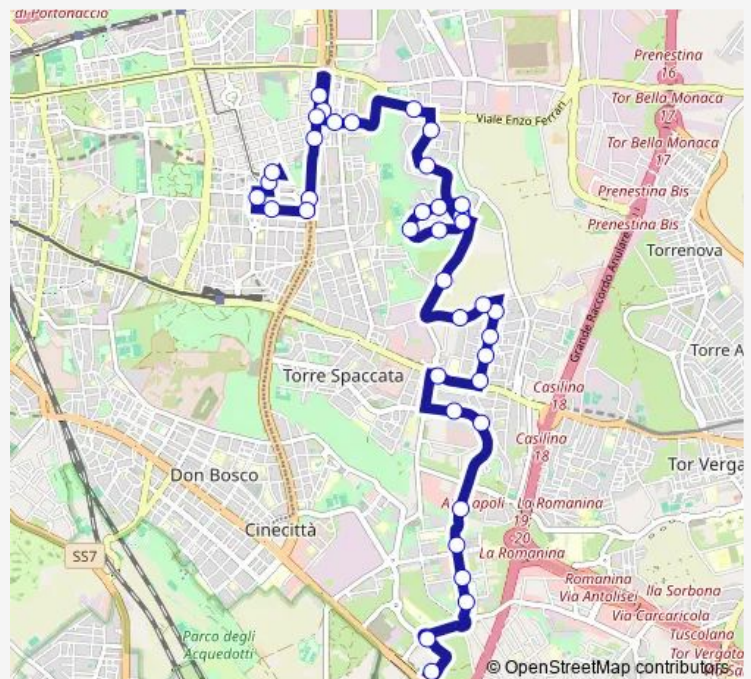

Thursday 05:00-24:00

Friday 05:00-24:00

Saturday 05:00-24:00

Sunday 06:00-24:00

Route info

Direction: Gardenie

Stops: 36

Trip Duration: 0 hour 46 min

556

BusMaps

Viscogliosi

TOR TRE TESTE/NESPOLE

BELON/CASA CALDA

BELON/CASILINA (H)

Torre Spaccata (Mc)

Peresio

Monday 04:29-24:00

Tuesday 04:29-24:00

Wednesday 04:29-24:00

Thursday 04:29-24:00

Friday 04:29-24:00

Saturday 04:30-24:00

Sunday 05:29-24:00

Route info

Direction: ANAGNINA (MA)

Stops: 38

Trip Duration: 0 hour 54 min

FALCK/SANTORO

Molfetta/Trani

Molfetta

Togliatti/Molfetta

Togliatti/Abelie