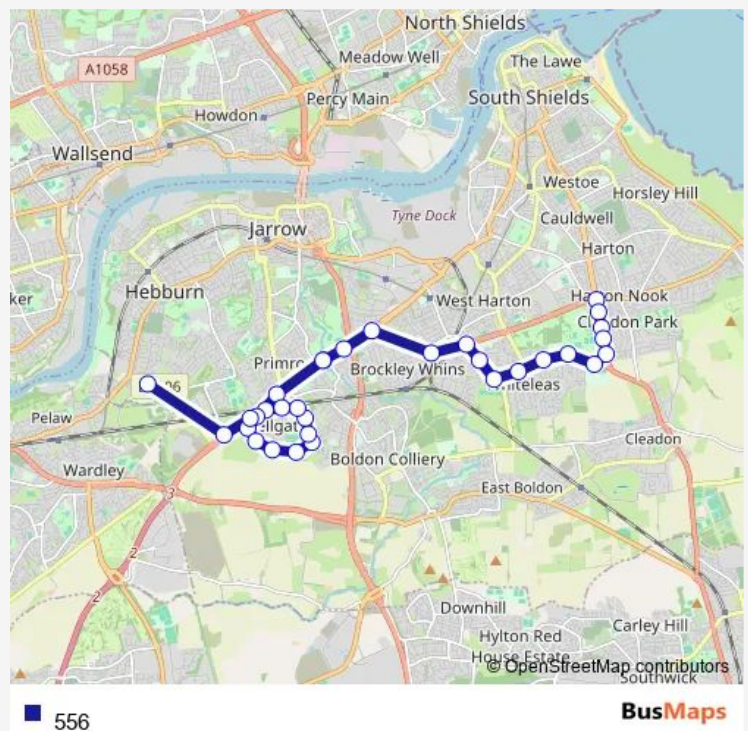

### Direction

King George Road-Leisure Centre — St Joseph's Catholic Academy

32 stops

[Open route schedule](#)

- King George Road-Leisure Centre
- King George Road- Orchid Gardens
- King George Road-Park Avenue
- King George Road-Elm Avenue
- Ridgeway
- South Shields Community School
- Nevinson Avenue-Tarragon Way
- Nevinson Avenue - Gainsborough Avenue
- Galsworthy Road-Whiteleas Way
- Galsworthy Road-Chuter Ede
- Chesterton Road
- John Reid Road-Cronin Avenue
- South Shields Crematorium
- South Leam
- Leam Lane-Lawson Avenue
- Hedworth Lane-Leam Lane
- Hedworth Lane-Leam Lane
- Roman Road-Haughton Crescent
- Durham Drive-Canterbury Way
- Durham Drive-Lichfield Way
- Durham Drive-Norwich Way

### Route schedule

King George Road-Leisure Centre — St Joseph's Catholic Academy

Monday	07:30
Tuesday	07:30
Wednesday	07:30
Thursday	07:30
Friday	07:30
Saturday	—
Sunday	—

### Route info

Direction: King George Road-Leisure Centre

Stops: 32

Trip Duration: 0 hour 50 min

Durham Drive-Bristol Way

Durham Drive-Limecroft

Durham Drive-Fellgate Avenue

Durham Drive-St Josephs Way

Durham Drive -Fellgate Metro

Durham Drive-Gloucester Way

Durham Drive-Coventry Way

Durham Drive-Footbridge

Fellgate Estate Entrance

Leam Lane-Lakeside

St Joseph's Catholic Academy

556 Bus time schedules and route maps are available in an offline PDF at [busmaps.com](https://busmaps.com). Use the [busmaps.com](https://busmaps.com) website to see live bus times, train schedule or subway schedule, and step-by-step directions for all public transit in Wallsend