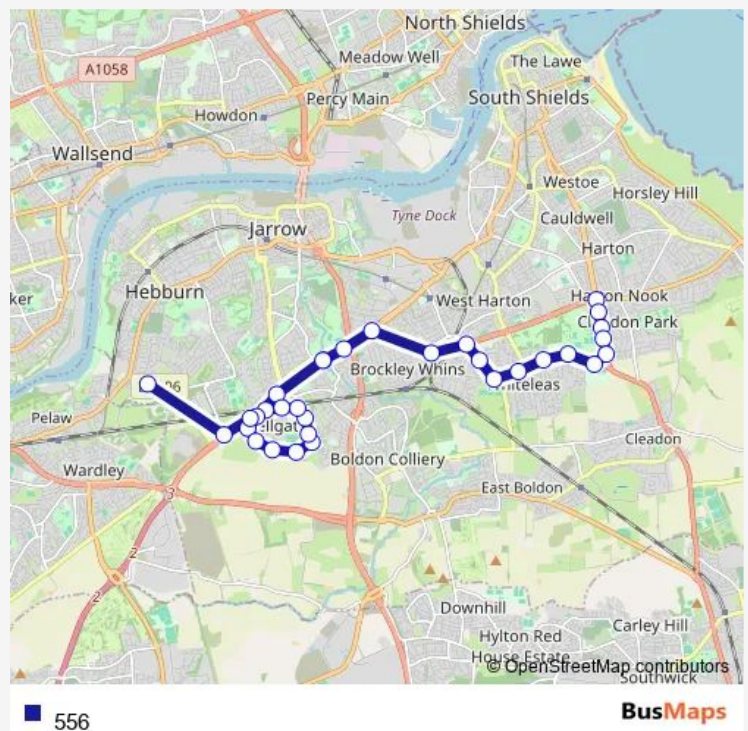

Bus 556

[Go to website](#)

Direction

King George Road-Leisure Centre — St Joseph's Catholic Academy

32 stops

[Open route schedule](#)

- King George Road-Leisure Centre
- King George Road- Orchid Gardens
- King George Road-Park Avenue
- King George Road-Elm Avenue
- Ridgeway
- South Shields Community School
- Nevinson Avenue-Tarragon Way
- Nevinson Avenue - Gainsborough Avenue
- Galsworthy Road-Whiteleas Way
- Galsworthy Road-Chuter Ede
- Chesterton Road
- John Reid Road-Cronin Avenue
- South Shields Crematorium
- South Leam
- Leam Lane-Lawson Avenue
- Hedworth Lane-Leam Lane
- Hedworth Lane-Leam Lane
- Roman Road-Haughton Crescent
- Durham Drive-Canterbury Way
- Durham Drive-Lichfield Way
- Durham Drive-Norwich Way

Route schedule

King George Road-Leisure Centre — St Joseph's Catholic Academy

Monday	07:30
Tuesday	07:30
Wednesday	07:30
Thursday	07:30
Friday	07:30
Saturday	—
Sunday	—

Route info

Direction: King George Road-Leisure Centre

Stops: 32

Trip Duration: 0 hour 50 min

556

BusMaps

Durham Drive-Bristol Way

Durham Drive-Limecroft

Durham Drive-Fellgate Avenue

Durham Drive-St Josephs Way

Durham Drive -Fellgate Metro

Durham Drive-Gloucester Way

Durham Drive-Coventry Way

Durham Drive-Footbridge

Fellgate Estate Entrance

Leam Lane-Lakeside

St Joseph's Catholic Academy

556 Bus time schedules and route maps are available in an offline PDF at busmaps.com. Use the busmaps.com website to see live bus times, train schedule or subway schedule, and step-by-step directions for all public transit in Wallsend