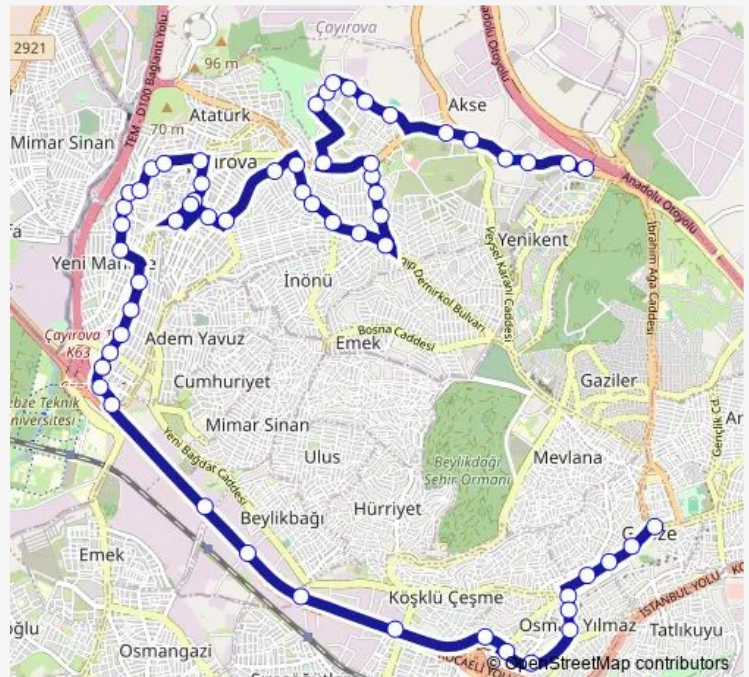

Thursday 06:55-23:00

Friday 06:55-23:00

Saturday 06:55-23:00

Sunday 06:55-23:00

Route info

Direction: Bülbül Caddesi 1

Stops: 59

Trip Duration: 0 hour 38 min