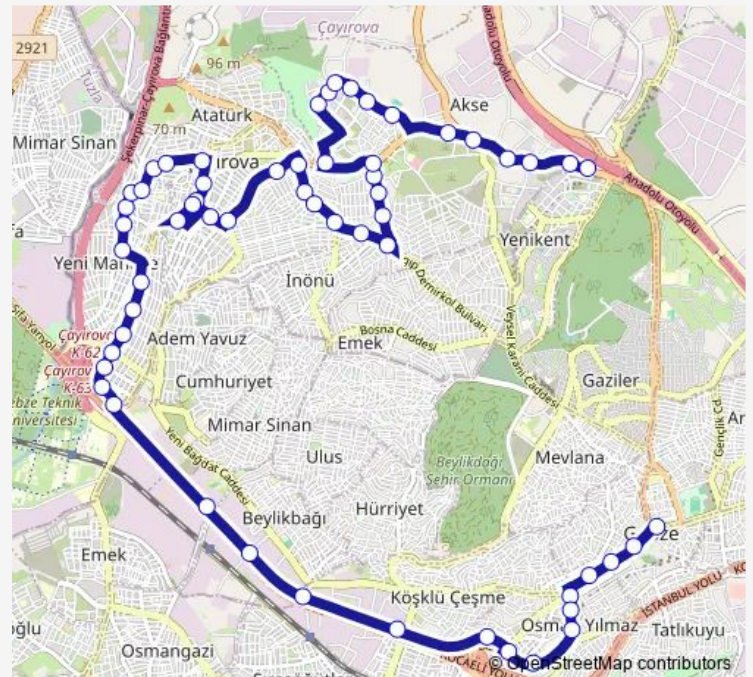

Saturday 06:55-23:00

Sunday 06:55-23:00

**Route info**

Direction: Bülbül Caddesi 1

Stops: 59

Trip Duration: 0 hour 38 min

556 — Çağdaşkent-Gebze(ALT 1)

**BusMaps**