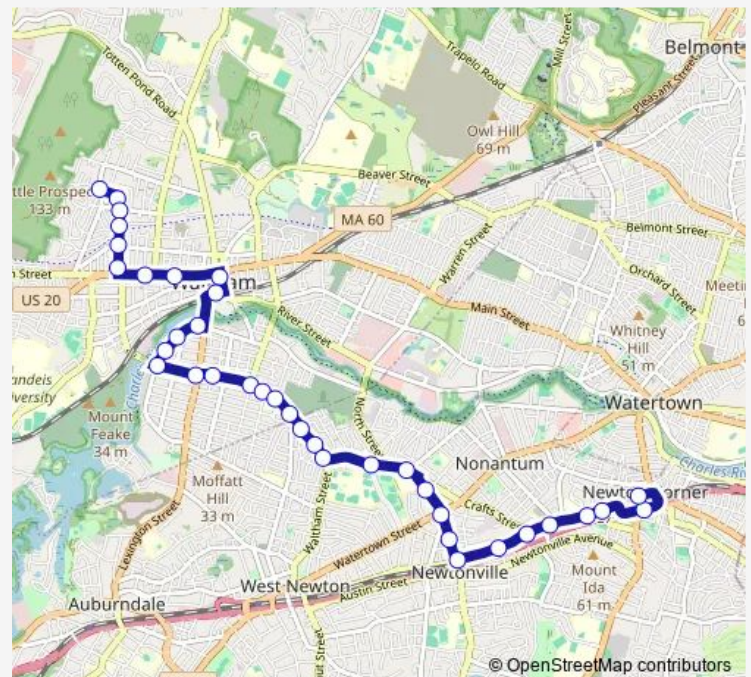

Thursday 06:10-19:30

Friday 06:10-19:30

Saturday —

Sunday —

Route info

Direction: Tomlin St @ Summit St

Stops: 36

Trip Duration: 0 hour 32 min

556 — Waltham Highlands - Newton Corner

Walthm St @ Lodge Rd

Crafts St @ Waltham St

Crafts St @ Albemarle Rd

Crafts St @ California St

Walnut St @ Linwood Ave

Walnut St @ Watertown St

Walnut St @ Page Rd

Direction

Washington St @ Bacon St — Tomlin St @ Summit St

37 stops

[Open route schedule](#)

Washington St @ Bacon St

Washington St @ Hovey St

Washington St @ Jewett St

Washington St @ Adams St

Route info

Direction: Washington St @ Bacon St

Stops: 37

Trip Duration: 0 hour 30 min

Moody St @ Pine St

Moody St @ Carter St

Carter St @ Waltham Comm Rail Sta

Elm St @ Main St