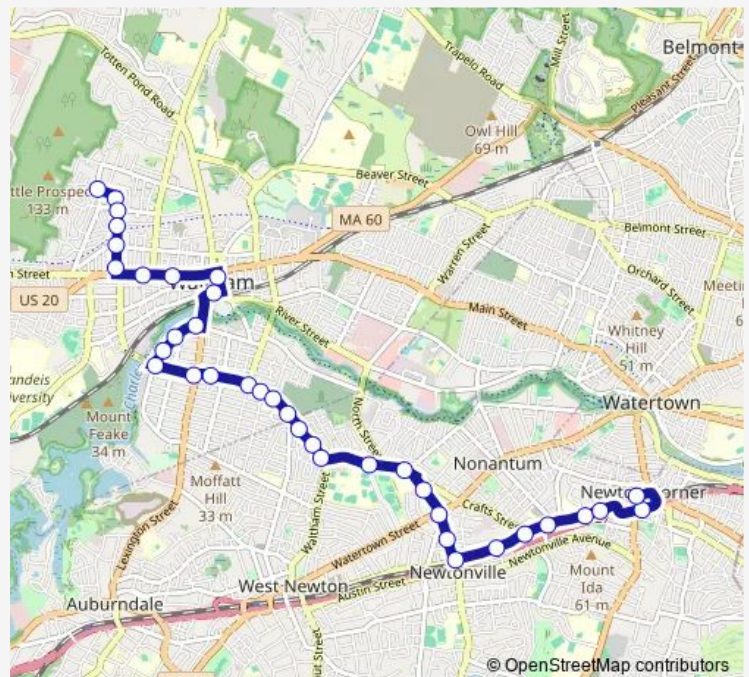

Thursday 06:10-19:30

Friday 06:10-19:30

Saturday —

Sunday —

Route info

Direction: Tomlin St @ Summit St

Stops: 36

Trip Duration: 0 hour 33 min

556 — Waltham Highlands - Newton Corner

Walthm St @ Lodge Rd

Crafts St @ Waltham St

Crafts St @ Albemarle Rd

Crafts St @ California St

Walnut St @ Linwood Ave

Walnut St @ Watertown St

Walnut St @ Page Rd

Tuesday 06:37-19:01

Wednesday 06:37-19:01

Thursday 06:37-19:01

Friday 06:37-19:01

Saturday —

Sunday —

Route info

Direction: Washington St @ Bacon St

Stops: 37

Trip Duration: 0 hour 30 min

Moody St @ Pine St

Moody St @ Carter St

Carter St @ Waltham Comm Rail Sta

Elm St @ Main St

School St @ Lexington St

Lexington St opp Shopping Plaza