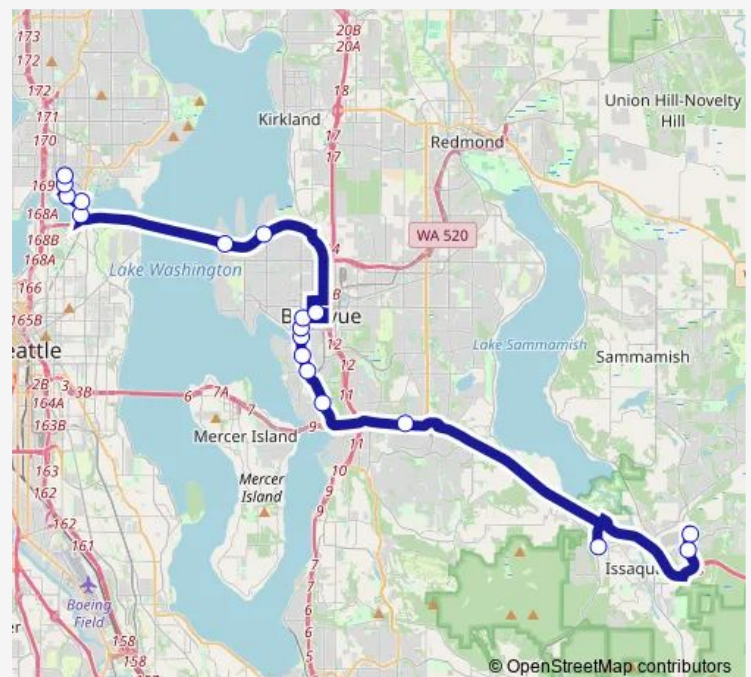

15th Ave NE & NE 42nd St

### Route schedule

Issaquah Highlands Park & Ride - Bay 4 — 15th Ave NE & NE 42nd St

Monday	05:12-09:13
Tuesday	05:12-09:13
Wednesday	—
Thursday	05:12-09:13
Friday	05:12-09:13
Saturday	—
Sunday	—

### Route info

Direction: Issaquah Highlands Park & Ride - Bay 4

Stops: 18

Trip Duration: 0 hour 55 min

## Direction

15th Ave NE & NE 43rd St — Issaquah Highlands Park & Ride - Bay 3

19 stops

[Open route schedule](#)

15th Ave NE & NE 43rd St

15th Ave NE & NE Campus Pkwy

15th Ave NE & NE 40th St

NE Pacific St & 15th Ave Ne