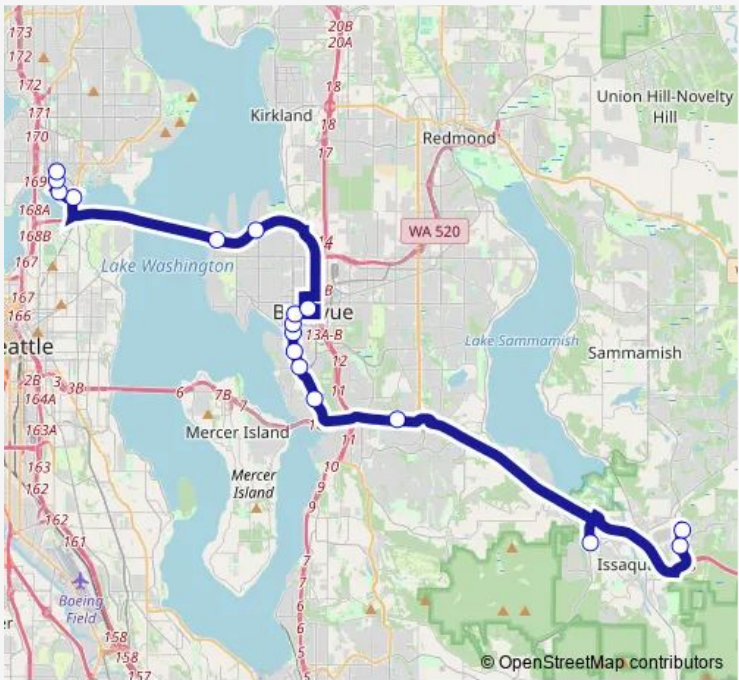

Bus 556 Issaquah - Northgate

[Go to website](#)

Direction
 Issaquah Highlands Park & Ride - Bay 4 — 15th Ave NE & NE 42nd St
 17 stops
[Open route schedule](#)

- Issaquah Highlands Park & Ride - Bay 4
- 9th Ave NE & NE Ellis Dr
- Issaquah Transit Center - Bay 3
- Eastgate Park & Ride - Bay 1
- South Bellevue Station Bus Plaza - Bay 3
- Bellevue Way SE & SE 16th St
- Bellevue Way SE & SE 10th St
- Bellevue Way SE & SE 3rd St
- Bellevue Way NE & Main St
- NE 4th St & 105th Ave Ne
- Bellevue Transit Center - Bay 8
- Clyde Hill/Yarrow Pt & Sr-520 - 92nd Avenue
- Sr 520 & Evergreen Point Rd
- Montlake Blvd NE & NE Pacific PI - Bay 4
- NE Pacific St & 15th Ave Ne
- 15th Ave NE & NE Campus Pkwy
- 15th Ave NE & NE 42nd St

Route schedule
 Issaquah Highlands Park & Ride - Bay 4 — 15th Ave NE & NE 42nd St

Monday	05:12-09:13
Tuesday	05:12-09:13
Wednesday	—
Thursday	05:12-09:13
Friday	05:12-09:13
Saturday	—
Sunday	—

Route info
 Direction: Issaquah Highlands Park & Ride - Bay 4
 Stops: 17
 Trip Duration: 0 hour 48 min

Direction

15th Ave NE & NE 43rd St — Issaquah Highlands Park & Ride - Bay 3

19 stops

[Open route schedule](#)

15th Ave NE & NE 43rd St

15th Ave NE & NE Campus Pkwy

15th Ave NE & NE 40th St

Pacific St NE & UW Hitchcock Hall

Saturday —

Sunday —

Route info

Direction: 15th Ave NE & NE 43rd St

Stops: 19

Trip Duration: 1 hour 11 min

556 Bus time schedules and route maps are available in an offline PDF at busmaps.com. Use the busmaps.com website to see live bus times, train schedule or subway schedule, and step-by-step directions for all public transit in Seattle