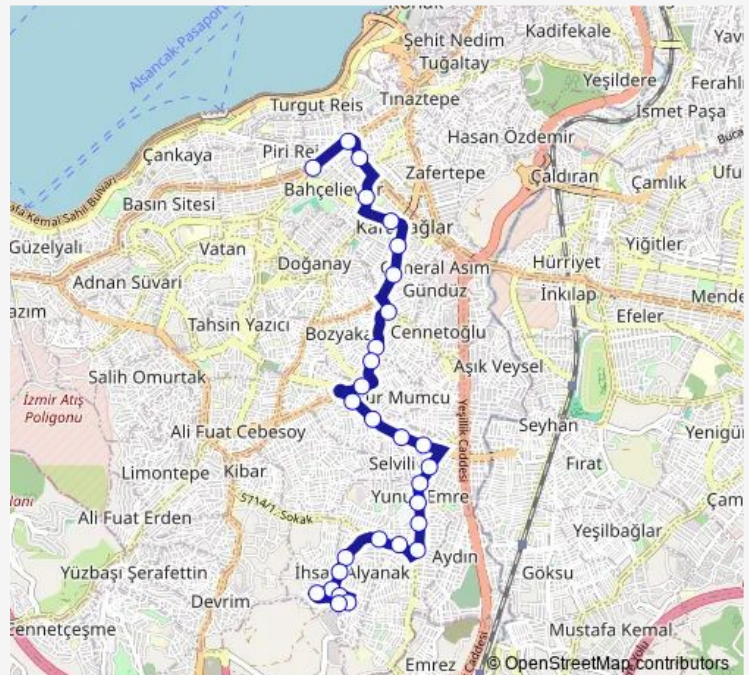

Thursday 00:00-23:20

Friday 00:00-23:20

Saturday 00:00-23:20

Sunday 00:00-23:20

Route info

Direction: Üçyol Aktarma

Stops: 29

Trip Duration: 0 hour 44 min

Route info

Direction: Çamlık

Stops: 30

Trip Duration: 0 hour 43 min

Kilimci Tepe

Bozyaka Devlet Hastanesi

Çevik Kuvvet

Bahçelievler