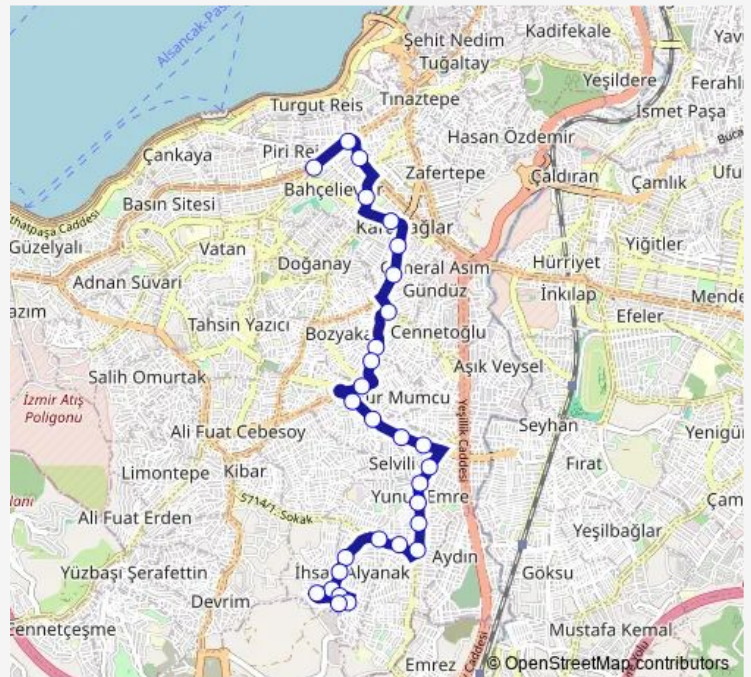

Thursday 00:00-23:20

Friday 00:00-23:20

Saturday 00:00-23:20

Sunday 00:00-23:20

Route info

Direction: Üçyol Aktarma

Stops: 29

Trip Duration: 0 hour 44 min

Route info

Direction: Çamlık

Stops: 30

Trip Duration: 0 hour 43 min

Kilimci Tepe

Bozyaka Devlet Hastanesi

Çevik Kuvvet

Bahçelievler