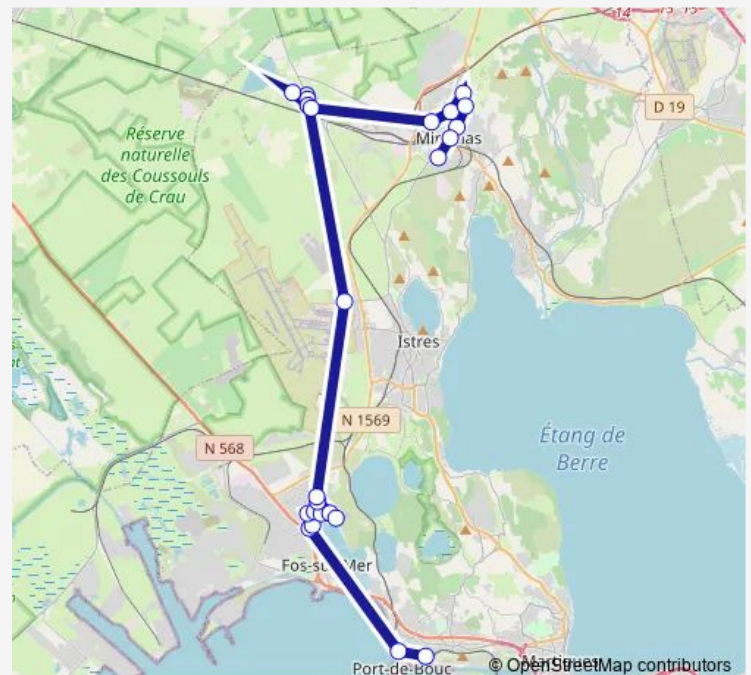

### Route schedule

Lycée Jean Moulin — C. Cial Sud

Monday —

Tuesday —

Wednesday 12:30

Thursday —

Friday —

Saturday —

### Route info

Direction: Lycée Jean Moulin

Stops: 24

Trip Duration: 1 hour 10 min

556 — Port de Bouc - Fos - Istres - Miramas

Médiathèque

Briand Centre Ville

C. Cial Sud