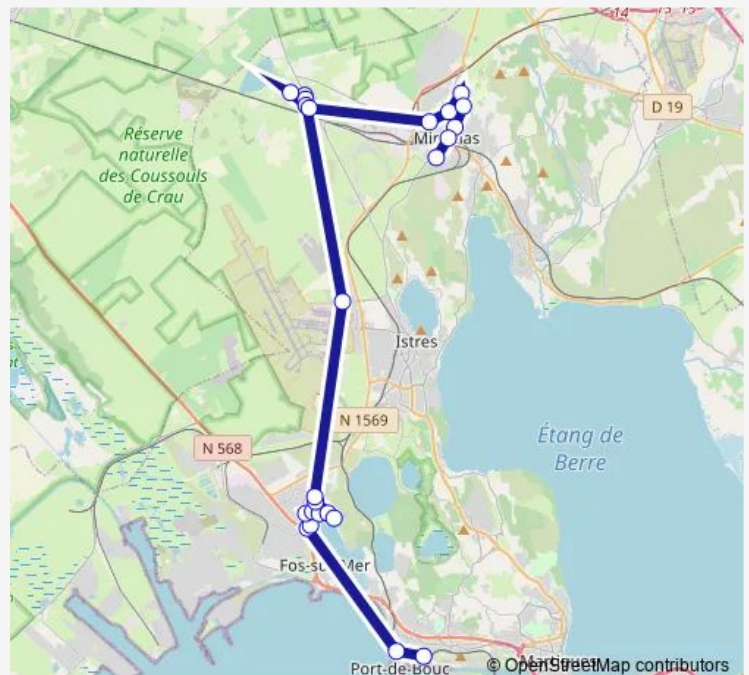

Gendarmerie

Les Terrasses

Miramaris

Route schedule

Lycée Jean Moulin — C. Cial Sud

Monday —

Tuesday —

Wednesday 12:30

Thursday —

Friday —

Saturday —

Sunday —

Route info

Direction: Lycée Jean Moulin

Stops: 24

Trip Duration: 1 hour 10 min

556 — Port de Bouc - Fos - Istres - Miramas

Médiathèque

Briand Centre Ville

C. Cial Sud

556 Bus time schedules and route maps are available in an offline PDF at busmaps.com. Use the busmaps.com website to see live bus times, train schedule or subway schedule, and step-by-step directions for all public transit in Istres