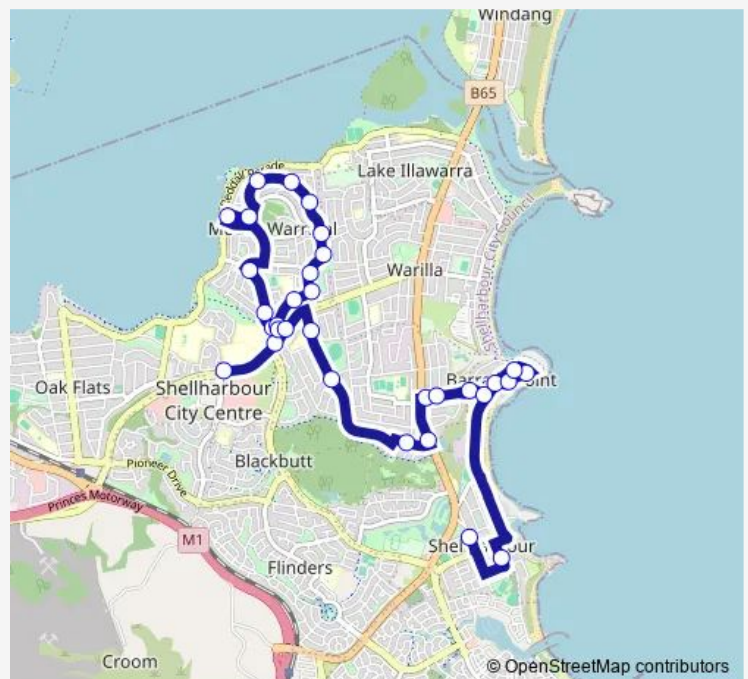

Route schedule

Tafe Illawarra, Lake Entrance Rd — Shellharbour Public School, Mary St

Monday	07:55
Tuesday	07:55
Wednesday	07:55
Thursday	07:55
Friday	07:55
Saturday	—
Sunday	—

Route info

Direction: Tafe Illawarra, Lake Entrance Rd

Stops: 32

Trip Duration: 0 hour 26 min

S215 — Stella Maris PS to Stockland Shellharbour

Shellharbour Rd After Woodlands Dr

Barrack Av After Shellharbour Rd

Barrack Av At Mcgregor Av

Barrack Av At Headland Pde

Iluka Rd At Junction Rd

Dawes Park, Junction Rd

Shell Cove Rd After Junction Rd

Shell Cove Rd Before Cliff Av

Barrack Av After Cliff Av

Stella Maris Catholic Primary School, Wentworth St

Shellharbour Public School, Mary St

Route info

Direction: Stella Maris Catholic Primary School, Wentworth St

Stops: 29

Trip Duration: 0 hour 35 min

Garrard Av Opp Jones Av

Garrard Av At Madigan Bvd

Madigan Bvd At Chapman Av

Entrance Rd Opp Shellharbour Hospital Lake