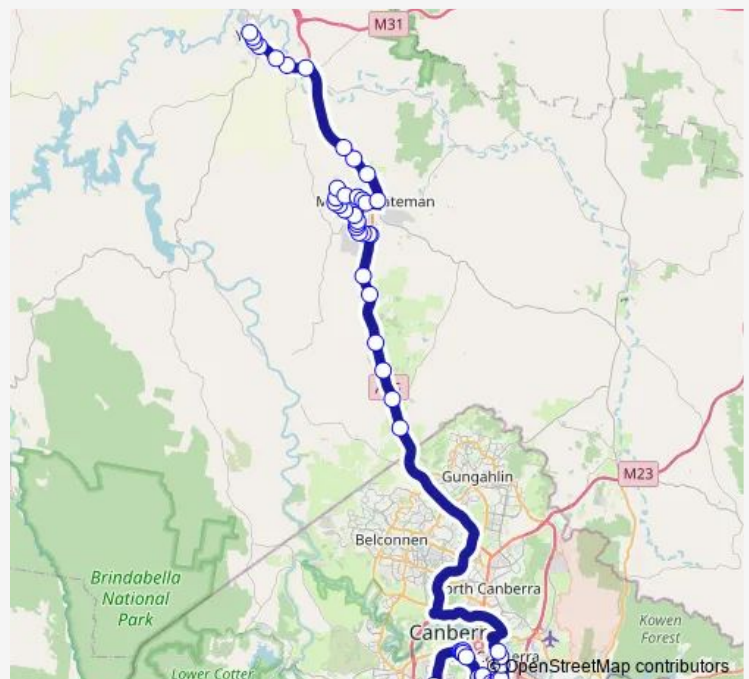

Wentworth Av Before Dawes St

Wentworth Av Opp Old Bus Depot Markets

Barton Hwy Opp Spring Range Rd

### Route schedule

Marist College School Grounds — Banjo Patterson Park, Rossi St

Monday 15:15

Tuesday 15:15

Wednesday 15:15

Thursday 15:15

Friday 15:15

Saturday —

### Route info

Direction: Marist College School Grounds

Stops: 53

Trip Duration: 1 hour 50 min

S215 — Marist College Canberra to Yass via Murrumbateman (Kookaburra Service)

Barton Hwy At Rolfe Rd

Barton Hwy At Kaveney's Rd