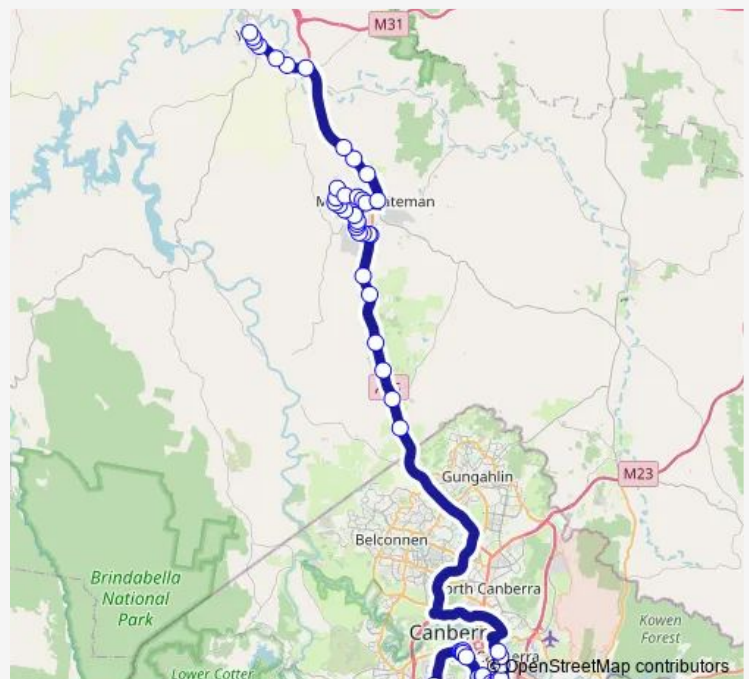

Carnegie Cr Before Caley Cr

Carnegie Cr Before Captain Cook Cr

Captain Cook Cr Before Jerrabomberra Av

St Edmunds College Mcmillan Cr

Wentworth Av Before Dawes St

Wentworth Av Opp Old Bus Depot Markets

Barton Hwy Opp Spring Range Rd

Route schedule

Marist College School Grounds — Banjo Patterson Park, Rossi St

Monday	15:15
Tuesday	15:15
Wednesday	15:15
Thursday	15:15
Friday	15:15
Saturday	—
Sunday	—

Route info

Direction: Marist College School Grounds

Stops: 53

Trip Duration: 1 hour 50 min

S215 — Marist College Canberra to Yass via Murrumbateman (Kookaburra Service)

Barton Hwy At Rolfe Rd

Barton Hwy At Kaveney's Rd

Barton Hwy Opp Munday's Lane

Barton Hwy After Casuarina Lane

Friday 07:05

Saturday —

Sunday —

Route info

Direction: Banjo Patterson Park, Rossi St

Stops: 37

Trip Duration: 1 hour 36 min

Novar St Before Weston St