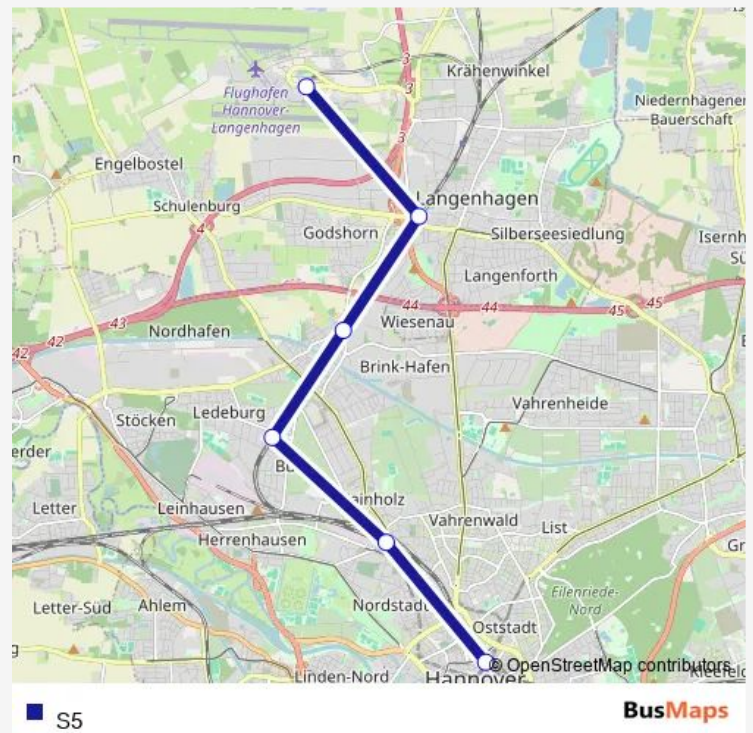

### Route schedule

Paderborn Hbf — Steinheim, Bahnhof

Monday	—
Tuesday	—
Wednesday	20:51-21:51
Thursday	20:35-21:35
Friday	—
Saturday	—
Sunday	—

### Route info

Direction: Paderborn Hbf

Stops: 3

Trip Duration: 0 hour 54 min

### Route info

Direction: Hannover Bahnhof Linden/Fischerhof

Stops: 2

Trip Duration: 0 hour 15 min

## Route info

Direction: Hannover Hauptbahnhof

Stops: 6

Trip Duration: 0 hour 45 min