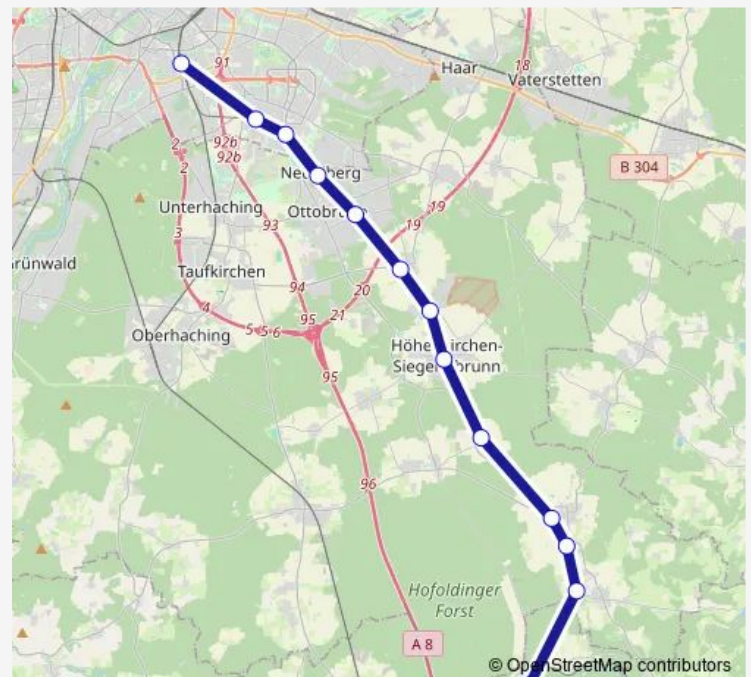

### Route schedule

Giesing — Kreuzstraße

Monday 22:14-23:54

Tuesday 00:34-01:54

Wednesday —

Thursday —

Friday —

Saturday —

### Route info

Direction: Giesing

Stops: 13

Trip Duration: 1 hour 22 min

■ S5

BusMaps