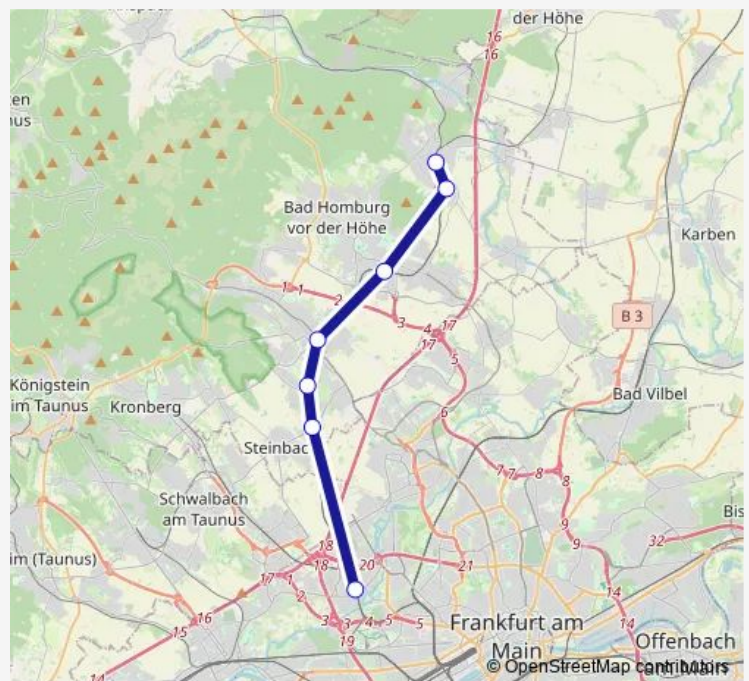

Bus S5

[Go to website](#)

Direction

Frankfurt (Main) Rödelheim Bahnhof — Friedrichsdorf Bahnhof

7 stops

[Open route schedule](#)

Frankfurt (Main) Rödelheim Bahnhof

Oberursel (Taunus)-Weißkirchen/Steinbach Bahnhof

Oberursel (Taunus)-Stierstadt Bahnhof

Oberursel (Taunus) Bahnhof

Bad Homburg v.d.H. Bahnhof

Friedrichsdorf-Seulberg Linde

Friedrichsdorf Bahnhof

Route schedule

Frankfurt (Main) Rödelheim Bahnhof — Friedrichsdorf Bahnhof

Monday —

Tuesday —

Wednesday —

Thursday 01:25-01:43

Friday —

Saturday —

Sunday —

Route info

Direction: Frankfurt (Main) Rödelheim Bahnhof

Stops: 7

Trip Duration: 0 hour 58 min

S5

S5 Bus time schedules and route maps are available in an offline PDF at busmaps.com. Use the busmaps.com website to see live bus times, train schedule or subway schedule, and step-by-step directions for all public transit in Bad Homburg vor der Hoehe