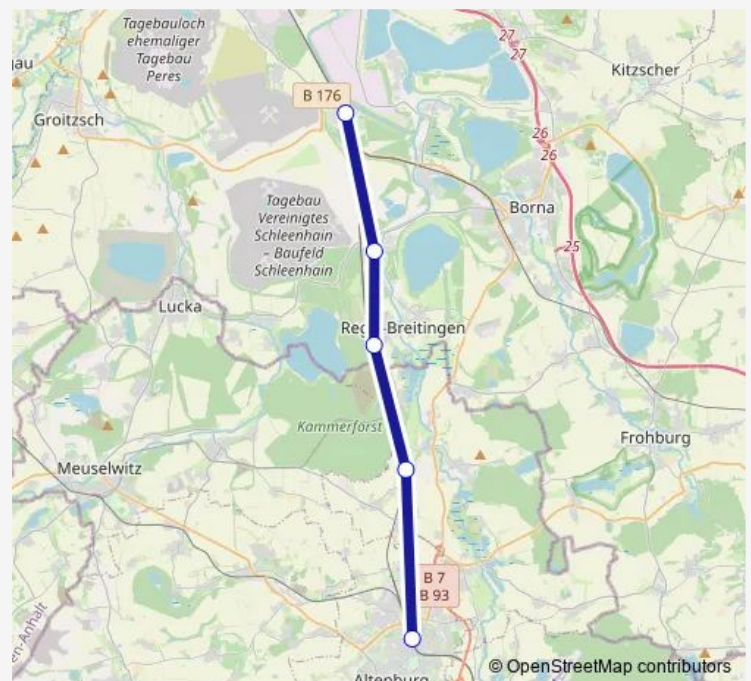

Friday

—

Saturday

—

Sunday

—

Route info

Direction: Leipzig/Halle Flughafen

Stops: 7

Trip Duration: 1 hour 13 min

■ S5

Direction

Leipzig, Hauptbahnhof/Ostseite — Leipzig/Halle
Flughafen

3 stops

[Open route schedule](#)

Leipzig, Hauptbahnhof/Ostseite

Thursday 03:39-22:45

Friday 03:39-22:15

Saturday 05:03-22:15

Sunday 05:03-22:15

Route info

Direction: Altenburg

Stops: 5

Trip Duration: 0 hour 37 min