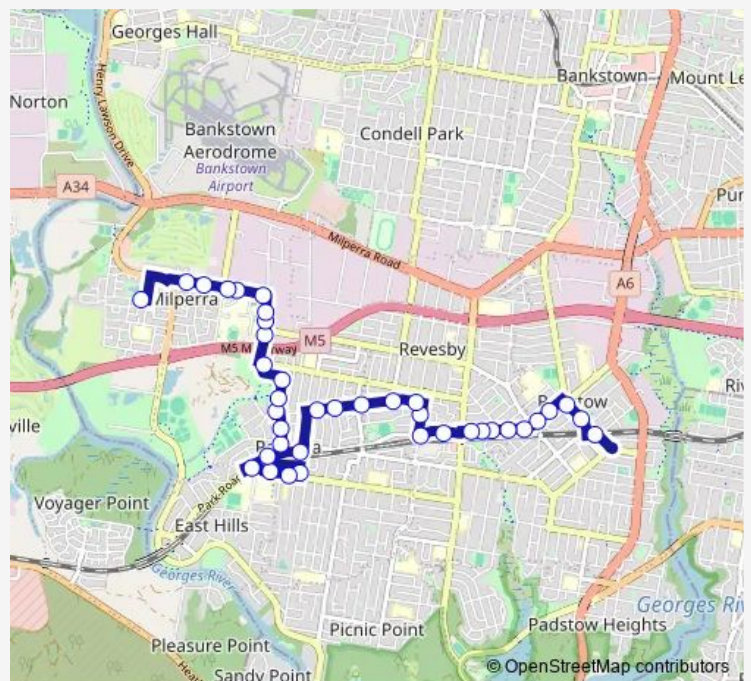

Panania Station, Braesmere Rd

Braesmere Rd Opp Batchelor Av

Tower St At Sherlock Av

Route schedule

Padstow Station, Howard Rd — Newland Av Opp Newland Reserve Playground

Monday 09:25-16:10

Tuesday 09:25-16:10

Wednesday 09:25-16:10

Thursday 09:25-16:10

Friday 09:25-16:10

Saturday —

Sunday —

Route info

Direction: Padstow Station, Howard Rd

Stops: 40

Trip Duration: 0 hour 32 min

S5 — Padstow to Milperra via Panania

Panania Library, Anderson Av

St Christophers Primary School, Tower St

Park St Opp Childs St

Braesmere Rd At Batchelor Av

Topping St At Marco Av

Direction

De La Salle College, The River Rd — Newland Av Opp
Newland Reserve Playground

26 stops

[Open route schedule](#)

De La Salle College, The River Rd

The River Rd Opp Revesby South Public School

The River Rd At Tower St