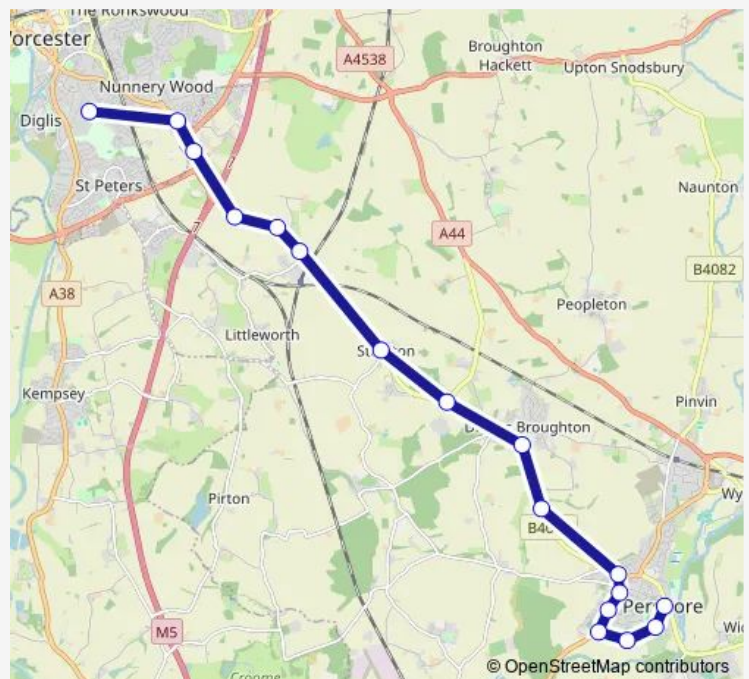

Route schedule

Blessed Edward Olcorne High School — Abbey Tea Rooms

Monday 15:25

Tuesday 15:25

Wednesday 15:25

Thursday 15:25

Friday 15:25

Saturday —

Sunday —

Route info

Direction: Blessed Edward Olcorne High School

Stops: 18

Trip Duration: 0 hour 35 min

■ S5 — Pershore - Blessed Edward

Direction

Royal Arcade — Blessed Edward Olcorne High School

Thursday 07:55

Friday 07:55

Saturday —

Sunday —

Route info

Direction: Royal Arcade

Stops: 17

Trip Duration: 0 hour 40 min