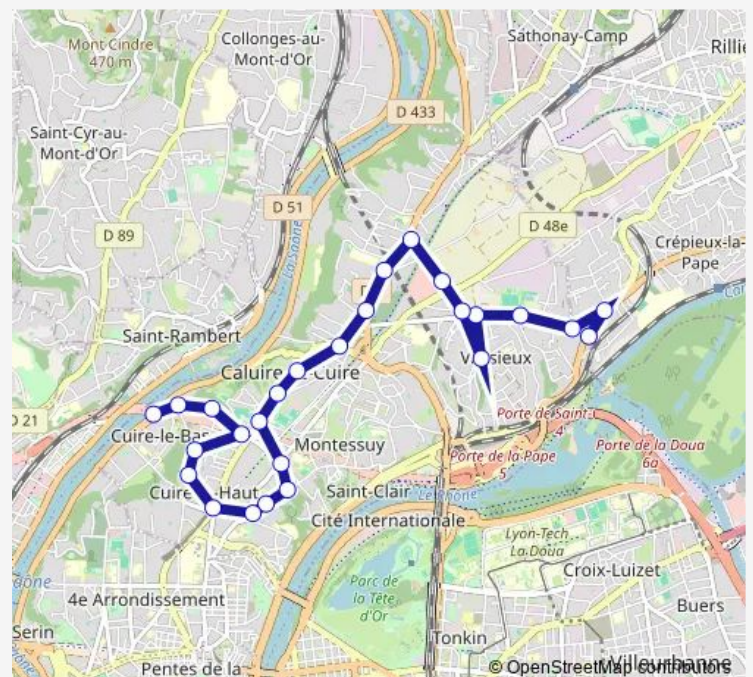

Pierre Brunier

Route schedule

Vieux Crépieux — Caluire - Bords de Saône

Monday 06:45-19:30

Tuesday 06:45-19:30

Wednesday —

Thursday 09:40-17:40

Friday —

Saturday —

Sunday 09:40-17:40

Route info

Direction: Vieux Crépieux

Stops: 26

Trip Duration: 0 hour 32 min

S5 — Vieux Crépieux -> Caluire - Bords de Saône

Brunier - Guyot

Place du Capot

Montée des Forts

Cuire Le Bas

Caluire - Bords de Saône

Direction

Vieux Crépieux — Caluire - Bords de Saône

26 stops

[Open route schedule](#)

Saturday 06:45-19:30

Sunday 09:40-17:40

Route info

Direction: Vieux Crépieux

Stops: 26

Trip Duration: 0 hour 40 min

S5 Bus time schedules and route maps are available in an offline PDF at busmaps.com. Use the busmaps.com website to see live bus times, train schedule or subway schedule, and step-by-step directions for all public transit in Lyon