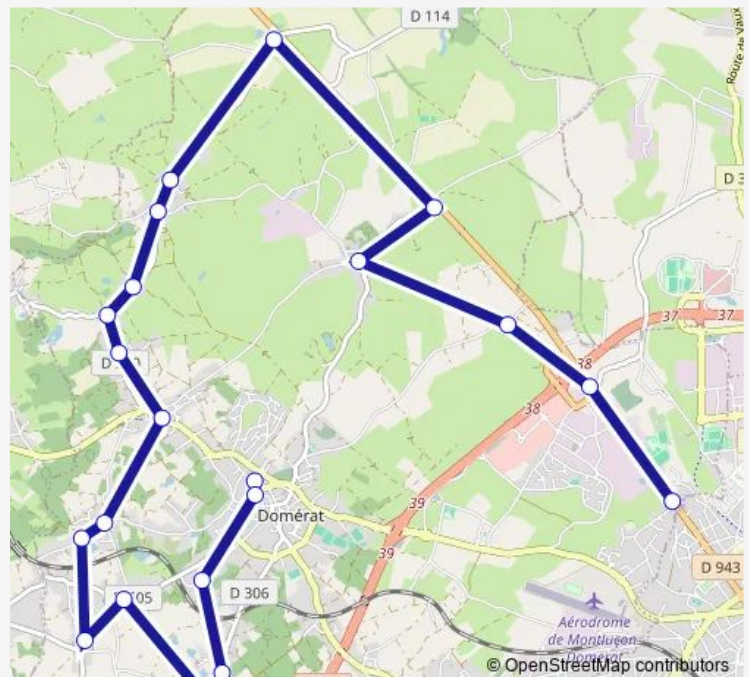

### Direction

Givrette — François Mitterrand

13 stops

[Open route schedule](#)

Givrette

Laiterie du Chalet

Ricros Bourg

Fosse

### Route schedule

Givrette — François Mitterrand

Monday 06:53

Tuesday 06:53

Wednesday 06:53

Thursday 06:53

Friday 06:53

Saturday —

### Route info

Direction: Givrette

Stops: 13

Trip Duration: 0 hour 28 min

## Direction

Mathe Croizat — Collège Louis Aragon

23 stops

[Open route schedule](#)

Mathe Croizat

Bouchet Croizat

Les Gandoux

Givrette