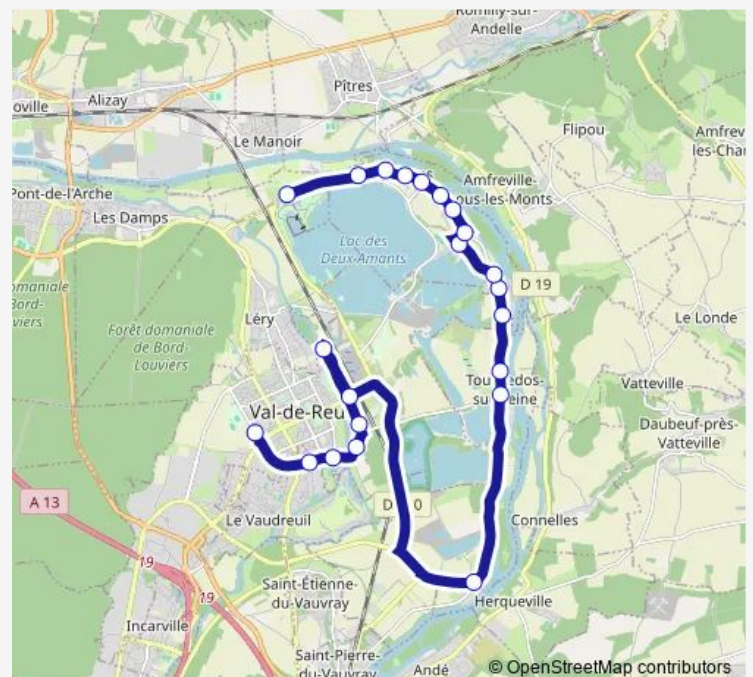

### Direction

Lycée Marc Bloch — Le Golf Val-de-Reuil

22 stops

[Open route schedule](#)

Lycée Marc Bloch

Bois Rollon

Louise Michel Val-de-Reuil

Rives de l'Eure

Île Adeline

### Route schedule

Lycée Marc Bloch — Le Golf Val-de-Reuil

Monday 16:05-18:10

Tuesday 16:05-18:10

Wednesday 14:00

Thursday 16:05-18:10

Friday 16:05-18:10

Saturday —

### Route info

Direction: Lycée Marc Bloch

Stops: 22

Trip Duration: 0 hour 34 min

S5 — Porte-de-Seine / Val-de-Reuil