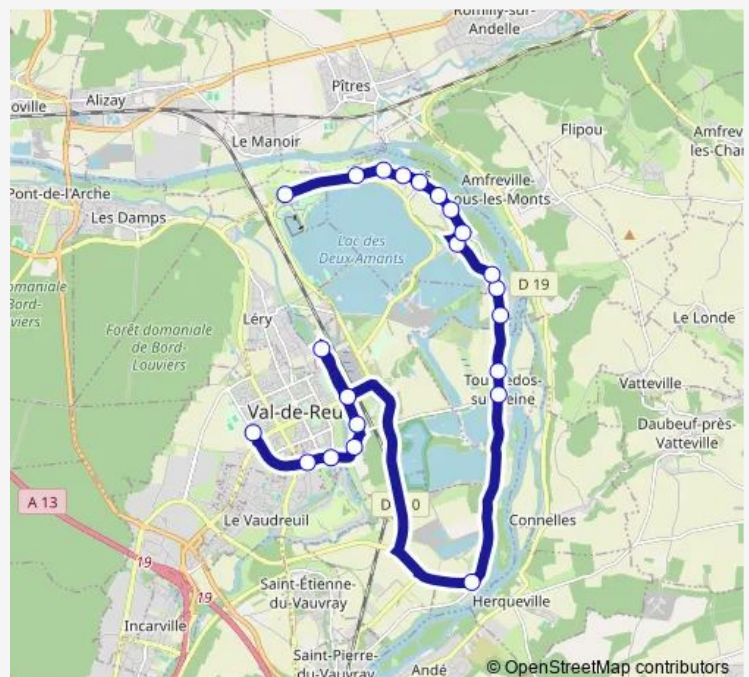

Direction

Lycée Marc Bloch — Le Golf Val-de-Reuil

22 stops

[Open route schedule](#)

Lycée Marc Bloch

Bois Rollon

Louise Michel Val-de-Reuil

Rives de l'Eure

Île Adeline

Route schedule

Lycée Marc Bloch — Le Golf Val-de-Reuil

Monday 16:05-18:10

Tuesday 16:05-18:10

Wednesday 14:00

Thursday 16:05-18:10

Friday 16:05-18:10

Saturday —

Sunday —

Route info

Direction: Lycée Marc Bloch

Stops: 22

Trip Duration: 0 hour 34 min

S5 — Porte-de-Seine / Val-de-Reuil

Direction

Abribus Porte-de-Seine — Traversière

23 stops

[Open route schedule](#)

Abribus Porte-de-Seine

Mairie Tournedos Sur Seine

Concorde

Péniche

Le Mesnil Poses