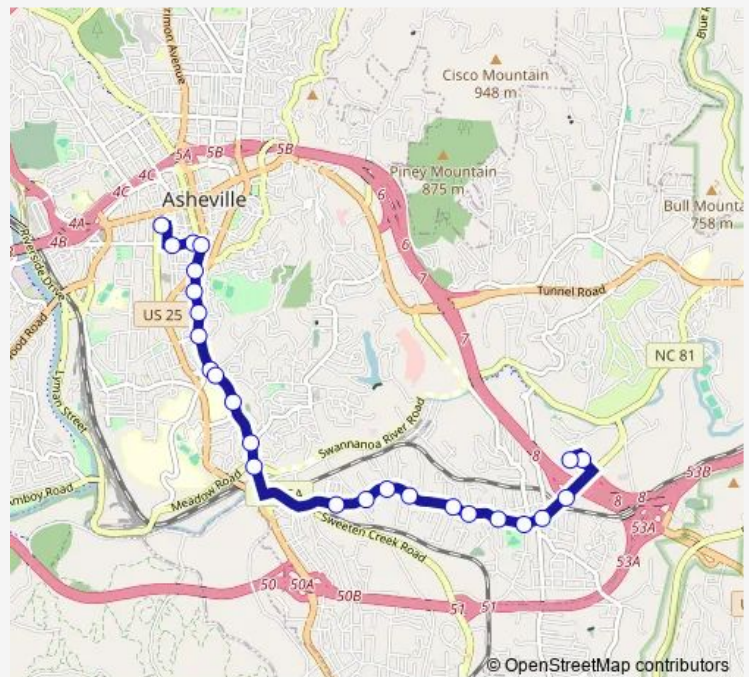

Fairview Rd at Liberty St

Route schedule

S1 + S5 Bay — River Ridge Dr at J & S Cafeteria

Monday	06:30-20:30
Tuesday	06:30-20:30
Wednesday	06:30-20:30
Thursday	06:30-20:30
Friday	06:30-20:30
Saturday	06:30-20:30
Sunday	08:30-17:30

Route info

Direction: S1 + S5 Bay

Stops: 25

Trip Duration: 0 hour 25 min

S5 — South 5

Fairview Rd at Old Fairview Rd

Fairview Rd at I-240

River Ridge Dr at River Ridge Shopping Center

Monday 06:55-20:55

Tuesday 06:55-20:55

Wednesday 06:55-20:55

Thursday 06:55-20:55

Friday 06:55-20:55

Saturday 06:55-20:55

Sunday 08:55-17:55

Route info

Direction: Bleachery Blvd at Walmart / Kohls

Stops: 26

Trip Duration: 0 hour 22 min

S5 Bus time schedules and route maps are available in an offline PDF at busmaps.com. Use the busmaps.com website to see live bus times, train schedule or subway schedule, and step-by-step directions for all public transit in Asheville