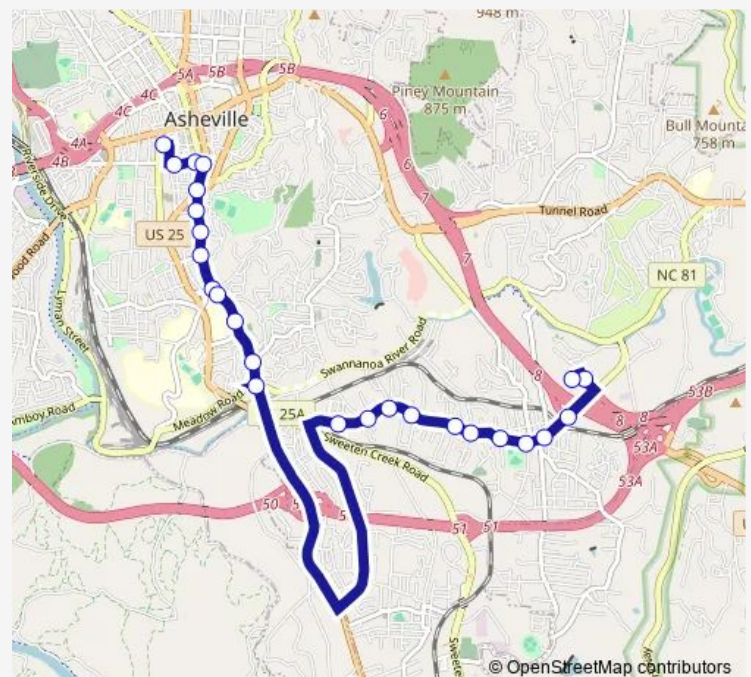

Fairview Rd at Liberty St

### Route schedule

S1 + S5 Bay — River Ridge Dr at J & S Cafeteria

Monday 06:30-20:30

Tuesday 06:30-20:30

Wednesday 06:30-20:30

Thursday 06:30-20:30

Friday 06:30-20:30

Saturday 06:30-20:30

### Route info

Direction: S1 + S5 Bay

Stops: 25

Trip Duration: 0 hour 25 min

S5 — South 5

Fairview Rd at Old Fairview Rd

Fairview Rd at I-240

River Ridge Dr at River Ridge Shopping Center

## Route info

Direction: Bleachery Blvd at Walmart / Kohls

Stops: 26

Trip Duration: 0 hour 22 min

S5 Bus time schedules and route maps are available in an offline PDF at [busmaps.com](https://busmaps.com). Use the [busmaps.com](https://busmaps.com) website to see live bus times, train schedule or subway schedule, and step-by-step directions for all public transit in Asheville