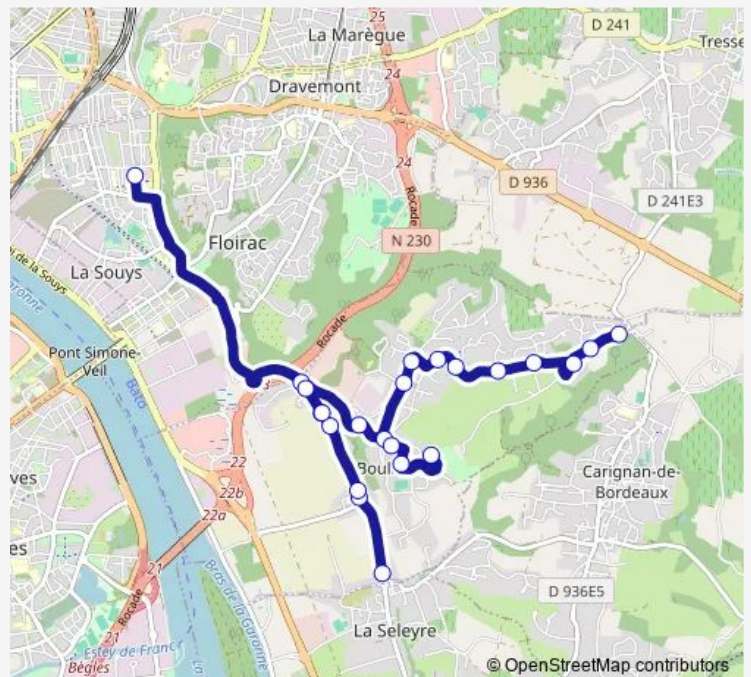

Route de Latresne

Le Marais

Terrefort

Bailly

Pont de Bouliac

Vialle

Vettiner

Coteau

Saturday —

Sunday —

Route info

Direction: Collège N. Mandela

Stops: 23

Trip Duration: 0 hour 41 min

Fayzeau

La Belle Etoile

Direction

La Belle Etoile — Collège N. Mandela

24 stops

[Open route schedule](#)

La Belle Etoile

Fayzeau

Vergne

Moulin

Wednesday 07:21

Thursday 07:21

Friday 07:21

Saturday —

Sunday —

Route info

Direction: La Belle Etoile

Stops: 24