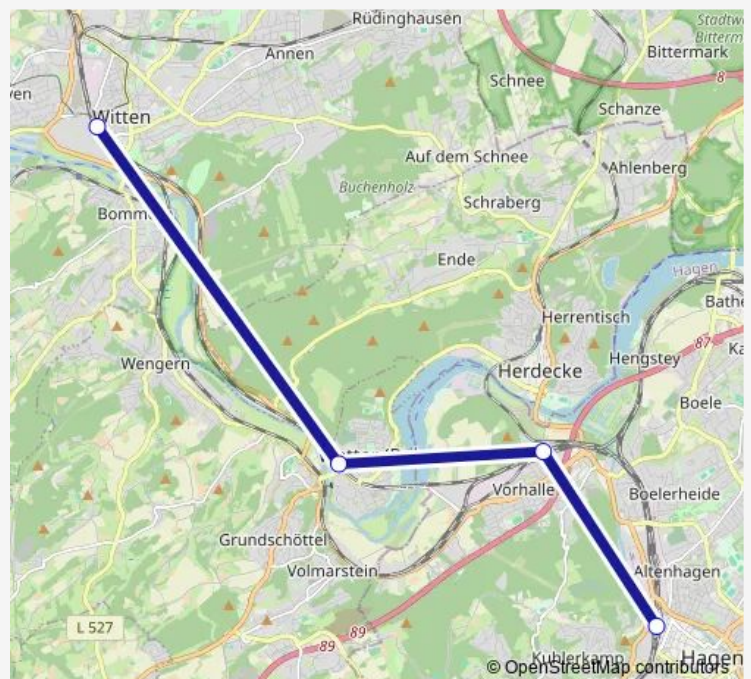

Dortmund Kruckel

Dortmund Barop

Dortmund Hbf

Route schedule

Witten Hbf — Dortmund Hbf

Monday —

Tuesday —

Wednesday 21:14-23:14

Thursday 00:14-04:14

Friday —

Saturday —

Sunday —

Route info

Direction: Witten Hbf

Stops: 5

Trip Duration: 0 hour 38 min

S5

BusMaps

Direction

Hagen Hbf — Witten Hbf

4 stops

[Open route schedule](#)

Hagen Hbf

Hagen Vorhalle Bf

Stops: 4

Trip Duration: 0 hour 39 min

Direction

Dortmund Hbf — Hagen Hbf

8 stops

[Open route schedule](#)

Dortmund Hbf

Dortmund Barop