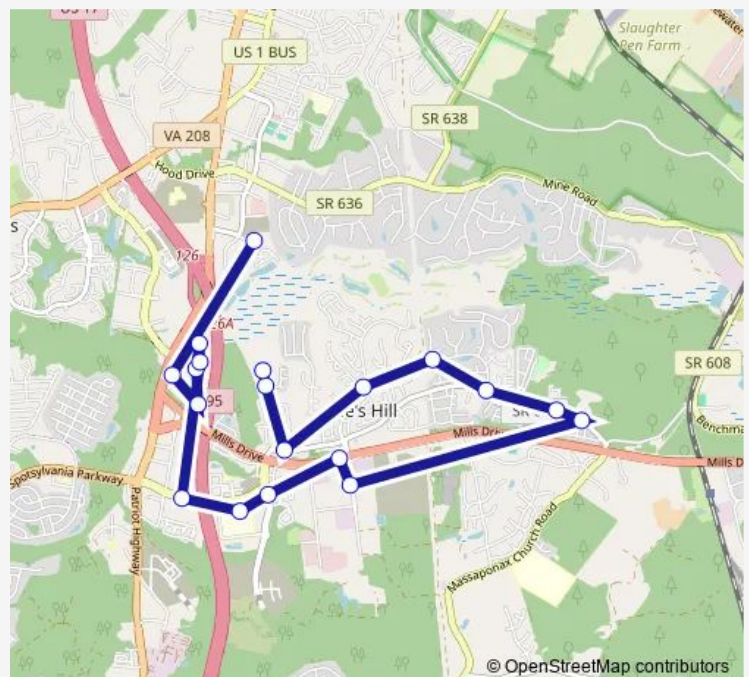

Bus S5

[Go to website](#)

Direction

26 - Lee's Hill Center / Market St. (Rgi) — 32 - Germanna Community College

19 stops

[Open route schedule](#)

- 26 - Lee's Hill Center / Market St. (Rgi)
- 311 - Southpoint Plaza Way (Burger King)
- 315 - Southpoint Centre Blvd. (Dmv)
- 314 - Southpoint Centre Blvd. / Southpoint Pkwy.
- 31 - Massaponax Outlet Center
- 316 - Southpoint Pkwy. (Visitor Center)
- 267 - Spotsylvania Pkwy. (Jo-Ann Fabrics)
- 265 - Spotsylvania Pkwy. (Spotsylvania Regional Medical Center)
- 329 - Hospital Blvd. / Spotsylvania Pkwy.
- 317 - Mills Dr. / Cosner Dr.
- 326 - Cosner Dr. (Massaponax Medical Park)
- 33 - Lee Hill School Rd. (Timber Ridge Clubhouse)
- 325 - Lee Hill School Rd. / Ashley Dawn Ct.
- 324 - Lee Hill School Rd. / Monticello St.
- 323 - Monticello St. / Ferndale Ln.
- 322 - Old Dominion Pkwy. / Monticello St.
- 318 - Lee Hill School Rd. / Plaza View Way
- 319 - Germanna Point Dr. / Cotter Rd.
- 32 - Germanna Community College

Route schedule

26 - Lee's Hill Center / Market St. (Rgi) — 32 - Germanna Community College

Monday	07:00-19:00
Tuesday	07:00-19:00
Wednesday	07:00-19:00
Thursday	07:00-19:00
Friday	07:00-19:00
Saturday	08:00-16:00
Sunday	—

Route info

Direction: 26 - Lee's Hill Center / Market St. (Rgi)

Stops: 19

Trip Duration: 0 hour 34 min

S5

Direction

32 - Germanna Community College — 26 - Lee's Hill Center / Market St. (Rgi)

14 stops

[Open route schedule](#)

32 - Germanna Community College

320 - Germanna Point Dr. / Matti Hill Ct.

328 - Hospital Blvd. / Mills Dr.

265 - Spotsylvania Pkwy. (Spotsylvania Regional Medical Center)

327 - Spotsylvania Pkwy. (Pratt Medical)