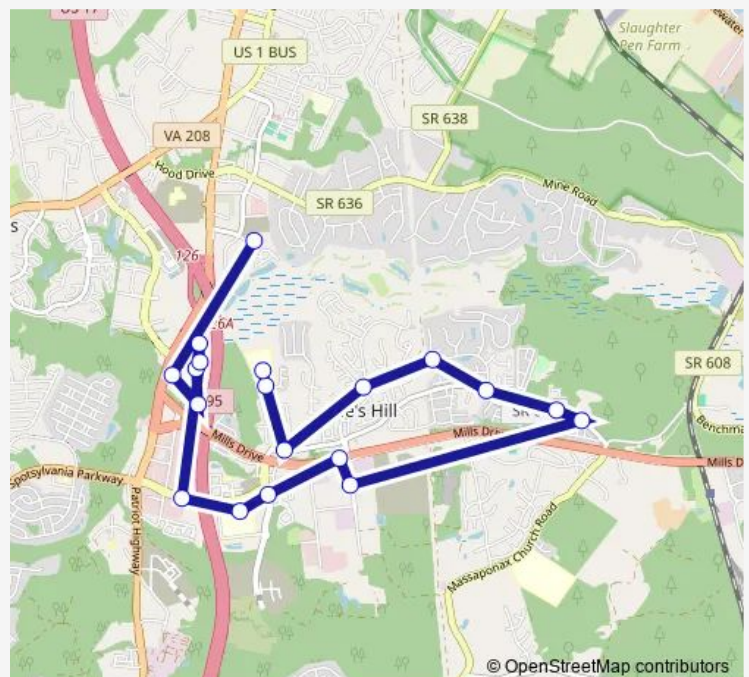

### Direction

26 - Lee's Hill Center / Market St. (Rgi) — 32 - Germanna Community College

19 stops

[Open route schedule](#)

- 26 - Lee's Hill Center / Market St. (Rgi)
- 311 - Southpoint Plaza Way (Burger King)
- 315 - Southpoint Centre Blvd. (Dmv)
- 314 - Southpoint Centre Blvd. / Southpoint Pkwy.
- 31 - Massaponax Outlet Center
- 316 - Southpoint Pkwy. (Visitor Center)
- 267 - Spotsylvania Pkwy. (Jo-Ann Fabrics)
- 265 - Spotsylvania Pkwy. (Spotsylvania Regional Medical Center)
- 329 - Hospital Blvd. / Spotsylvania Pkwy.
- 317 - Mills Dr. / Cosner Dr.
- 326 - Cosner Dr. (Massaponax Medical Park)
- 33 - Lee Hill School Rd. (Timber Ridge Clubhouse)
- 325 - Lee Hill School Rd. / Ashley Dawn Ct.
- 324 - Lee Hill School Rd. / Monticello St.
- 323 - Monticello St. / Ferndale Ln.
- 322 - Old Dominion Pkwy. / Monticello St.
- 318 - Lee Hill School Rd. / Plaza View Way
- 319 - Germanna Point Dr. / Cotter Rd.
- 32 - Germanna Community College

### Route schedule

26 - Lee's Hill Center / Market St. (Rgi) — 32 - Germanna Community College

Monday	07:00-19:00
Tuesday	07:00-19:00
Wednesday	07:00-19:00
Thursday	07:00-19:00
Friday	07:00-19:00
Saturday	08:00-16:00
Sunday	—

### Route info

Direction: 26 - Lee's Hill Center / Market St. (Rgi)

Stops: 19

Trip Duration: 0 hour 34 min

S5

## Direction

32 - Germanna Community College — 26 - Lee's Hill Center / Market St. (Rgi)

14 stops

[Open route schedule](#)

32 - Germanna Community College

320 - Germanna Point Dr. / Matti Hill Ct.

328 - Hospital Blvd. / Mills Dr.