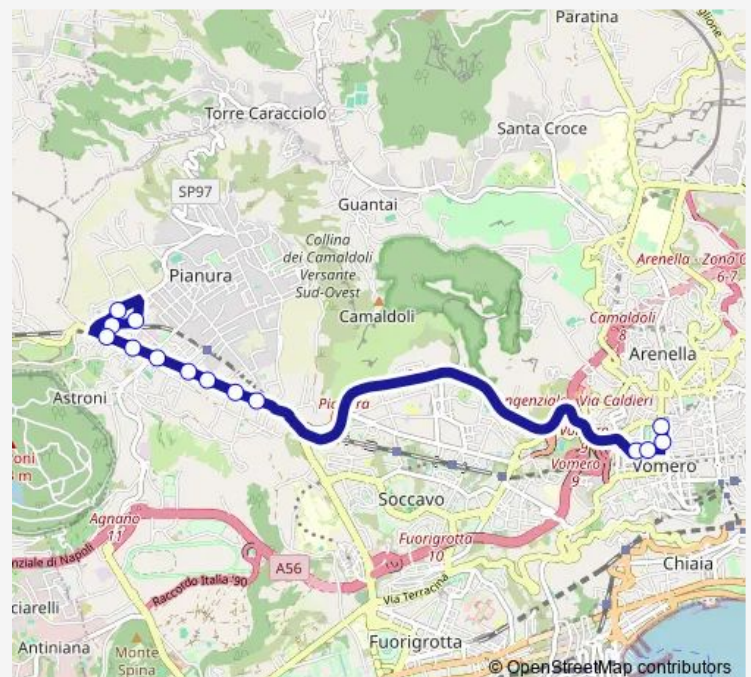

Wednesday 07:10-13:55

Thursday 07:10-13:55

Friday 07:10-13:55

Saturday 07:10-11:50

Sunday —

Route info

Direction: Picasso EX Area Mercatale

Stops: 14

Trip Duration: 0 hour 32 min

S5

Direction

Gemito-Rossini — Picasso EX Area Mercatale

17 stops

[Open route schedule](#)

Gemito-Rossini

Altamura-Martini