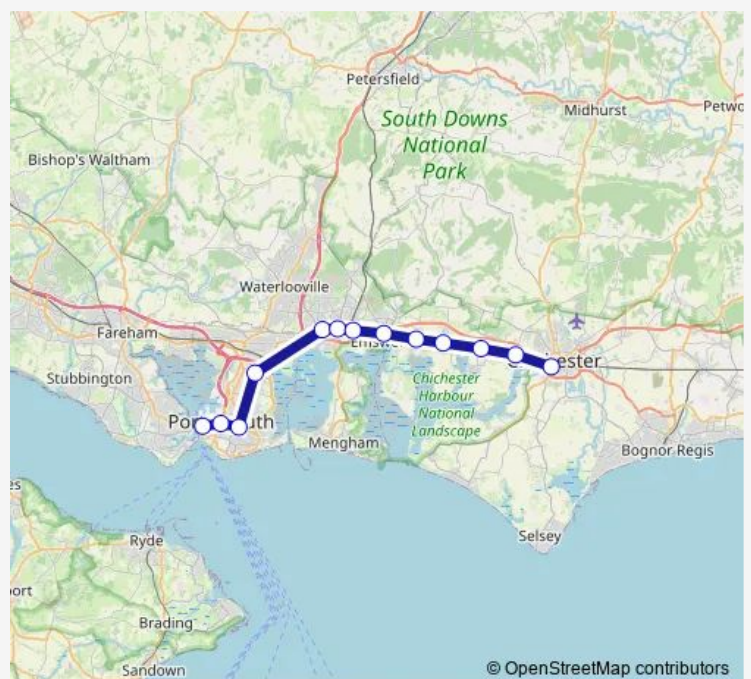

### Direction

Portsmouth Harbour — Chichester

13 stops

[Open route schedule](#)

Portsmouth Harbour

Portsmouth & Southsea

Fratton

Hilsea

### Route info

Direction: Portsmouth Harbour

Stops: 13

Trip Duration: 1 hour 9 min

■ Sn:Pmh->Cch — SN replacement bus service from PMH to Cch

Sn:Pmh->Cch Rail Replacement Bus Service time schedules and route maps are available in an offline PDF at [busmaps.com](https://busmaps.com). Use the [busmaps.com](https://busmaps.com) website to see live bus times, train schedule or subway schedule, and step-by-step directions for all public transit in Portsmouth