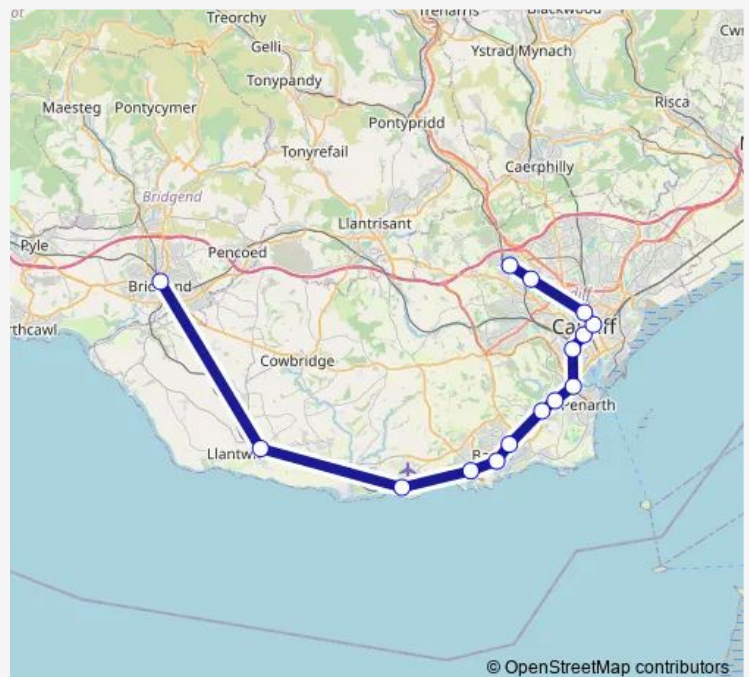

Rhoose

Barry

Barry Docks

Cadoxton

Dinas Powys

Eastbrook

Cogan

Grangetown (Cardiff)

Tuesday 19:38-21:38

Wednesday 19:38-21:38

Thursday 19:38-21:38

Friday —

Saturday —

Sunday 19:42

Route info

Direction: Bridgend

Stops: 15

Trip Duration: 1 hour 16 min

■ Aw:Bgn->Rdr — AW train service from BGN to Rdr

Aw:Bgn->Rdr Rail time schedules and route maps are available in an offline PDF at busmaps.com. Use the busmaps.com website to see live bus times, train schedule or subway schedule, and step-by-step directions for all public transit in Cardiff