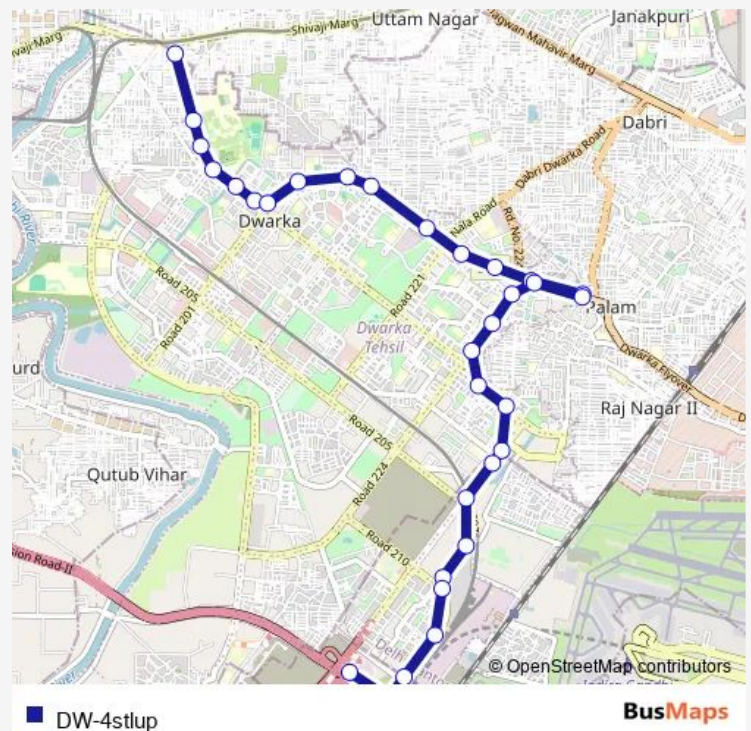

Bus DW-4stlup

[Go to website](#)

Direction

Dwarka More Metro Station (Terminal) — Dwarka Sec 22 Cluster Depot

32 stops

[Open route schedule](#)

Dwarka More Metro Station (Terminal)

Suraj Vihar Shani Mandir

Dwarka Sec-6/7

Princess Park/ Airforce Noval Office Enclave

Munirka Flats (Dwarka)

Route schedule

Dwarka More Metro Station (Terminal) — Dwarka Sec 22 Cluster Depot

Monday 06:51-22:10

Tuesday 06:51-22:10

Wednesday 06:51-22:10

Thursday 06:51-22:10

Friday 06:51-22:10

Saturday 06:51-22:10

Sunday 06:51-22:10

Route info

Direction: Dwarka More Metro Station (Terminal)

Stops: 32

Trip Duration: 0 hour 51 min