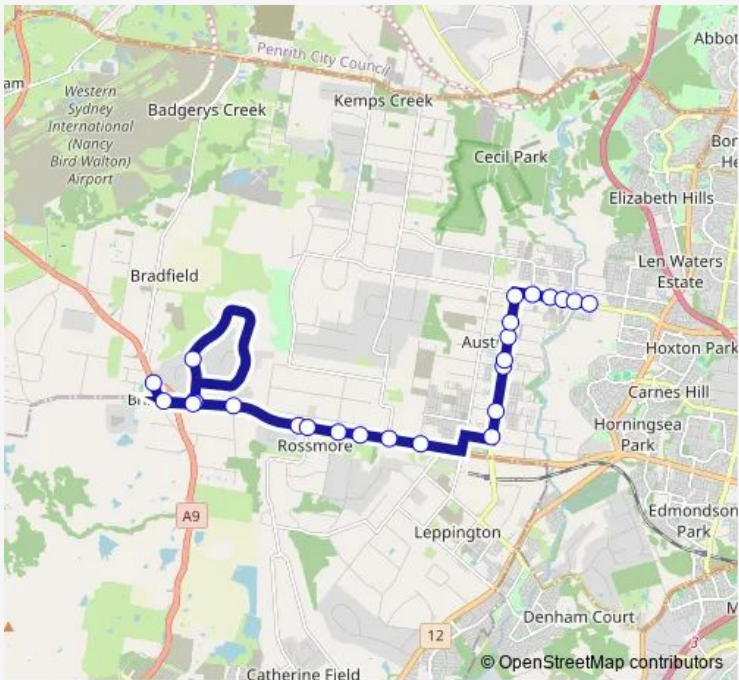

School Bus 1038 Badgerys Creek to Mannow and Carmichael

[Go to website](#)

Direction
 Wentworth Rd Bus Bay — Fifteenth Av Opp Twenty Second Av
 25 stops
[Open route schedule](#)

- Wentworth Rd Bus Bay
- Greendale Rd After Wentworth Rd
- Kelvin Park Dr After Bringelly Rd
- Kelvin Park Dr At Medich Pl
- Kelvin Park Dr Before Bringelly Rd
- Bringelly Rd At Kelvin Park Dr
- Bringelly Rd Opp Jersey Rd
- Bringelly Rd At Church St
- Bringelly Rd Opp Allenby Rd
- Bringelly Rd After North Av
- Bringelly Rd At Glen Allen Rd
- Bringelly Rd At King St
- Bringelly Rd At Kelly St
- Edmondson Av Opp Scalabrini Village
- Edmondson Av Before Seventh Av
- Edmondson Av Opp Austral Public School
- Edmondson Av Before Hopkins Pl
- Edmondson Av Before Twelfth Av
- Edmondson Av Before Thirteenth Av
- Edmondson Av Before Fifteenth Av

Route schedule
 Wentworth Rd Bus Bay — Fifteenth Av Opp Twenty Second Av

Monday	07:15
Tuesday	07:15
Wednesday	07:15
Thursday	07:15
Friday	—
Saturday	—
Sunday	—

Route info
 Direction: Wentworth Rd Bus Bay
 Stops: 25
 Trip Duration: 0 hour 30 min

Fifteenth Av At Craik Av

295 Fifteenth Av

Shree Ram Krishna Temple, Fifteenth Av

Fifteenth Av At Twentyeighth Av

Fifteenth Av Opp Twenty Second Av

1038 School Bus time schedules and route maps are available in an offline PDF at busmaps.com. Use the busmaps.com website to see live bus times, train schedule or subway schedule, and step-by-step directions for all public transit in Liverpool

The schedule is provided in the local timezone. Times with "(+1)" indicate departures on the next day.

PDF file created on 2025-01-16

2024 BusMaps.com - All Rights Reserved