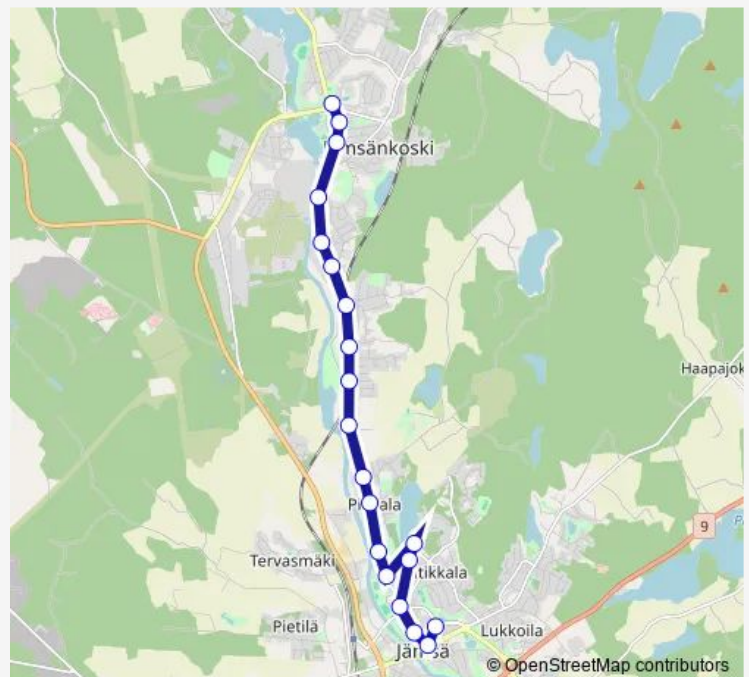

Friday 06:20-21:10

Saturday 08:30-15:40

Sunday —

Route info

Direction: T

Stops: 20

Trip Duration: 0 hour 20 min

Jämsä - Aluesairaala - Jämsänkoski