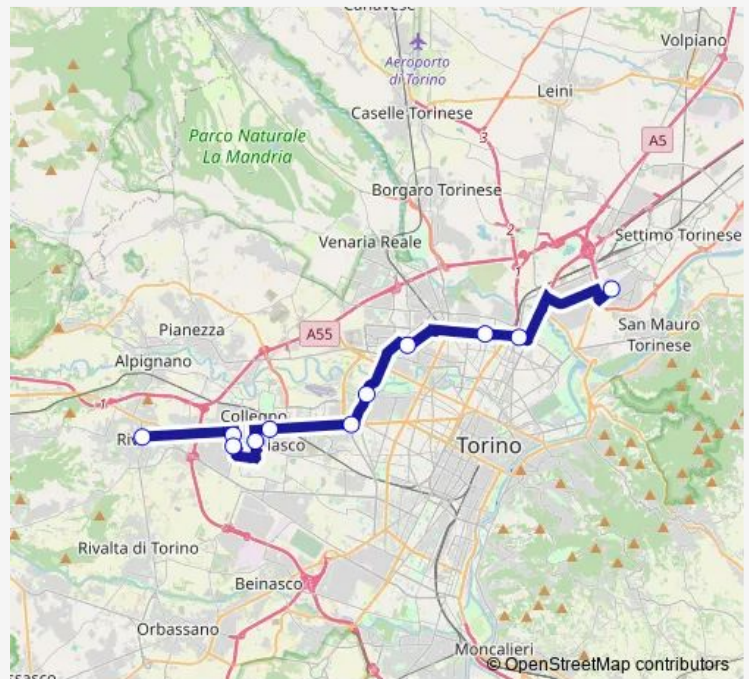

Fermata 2823 - Martiri Della Libertà

Fermata 661 - Fabbrichetta

Fermata 664 - I Maggio

Fermata 3480 - Latina

Fermata 969 - Gramsci Nord

Fermata 2654 - Massaua Ovest

Fermata 1845 - Servais

Fermata 994 - Cincinnato

Fermata 88 - Chiesa Della Salute

Fermata 82 - Rebaudengo

Fermata 55773 - SAN Mauro (Fiat Kobelco)

Route schedule

Fermata 2823 - Martiri Della Libertà — Fermata 55773 - SAN Mauro (Fiat Kobelco)

Monday	06:25
Tuesday	06:25
Wednesday	06:25
Thursday	06:25
Friday	06:25
Saturday	—
Sunday	—

Route info

Direction: Fermata 2823 - Martiri Della Libertà

Stops: 11

Trip Duration: 1 hour 5 min

Direction

Fermata 55773 - SAN Mauro (Fiat Kobelco) — Fermata 1972 - Papa Giovanni Xxiii

7 stops

[Open route schedule](#)

Sunday —

Route info

Direction: Fermata 55773 - SAN Mauro (Fiat Kobelco)

Stops: 7

Trip Duration: 0 hour 41 min

1335 Bus time schedules and route maps are available in an offline PDF at busmaps.com. Use the busmaps.com website to see live bus times, train schedule or subway schedule, and step-by-step directions for all public transit in Turin