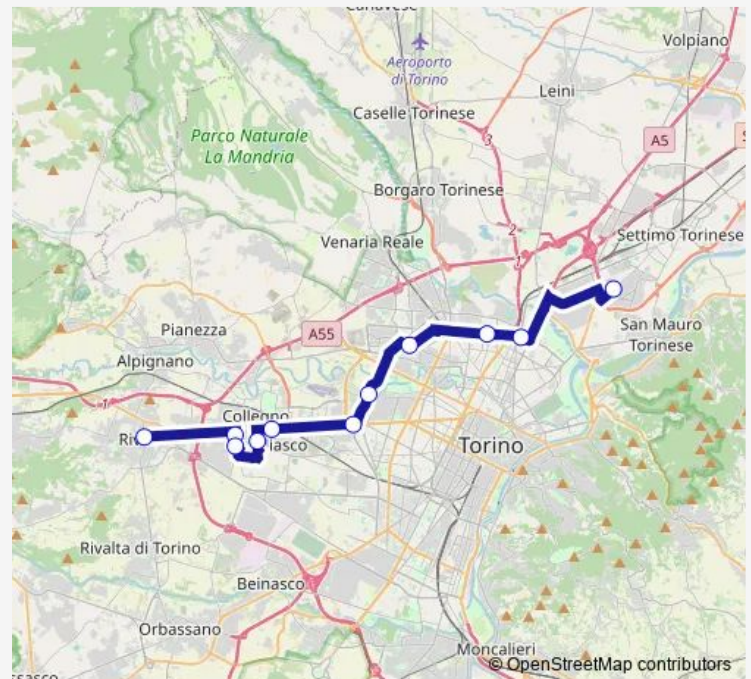

Fermata 2823 - Martiri Della Libertà

Fermata 661 - Fabbrichetta

Fermata 664 - I Maggio

Fermata 3480 - Latina

Fermata 969 - Gramsci Nord

Fermata 2654 - Massaua Ovest

Fermata 1845 - Servais

Fermata 994 - Cincinnato

Fermata 88 - Chiesa Della Salute

Fermata 82 - Rebaudengo

Fermata 55773 - SAN MAURO (FIAT KOBELCO)

Route schedule

Fermata 2823 - Martiri Della Libertà — Fermata 55773 - SAN MAURO (FIAT KOBELCO)

Monday	06:25
Tuesday	06:25
Wednesday	06:25
Thursday	06:25
Friday	06:25
Saturday	—
Sunday	—

Route info

Direction: Fermata 2823 - Martiri Della Libertà

Stops: 11

Trip Duration: 1 hour 5 min

Direction

Fermata 55773 - SAN MAURO (FIAT KOBELCO) — Fermata 1972 - Papa Giovanni Xxiii

7 stops

[Open route schedule](#)

Sunday —

Route info

Direction: Fermata 55773 - SAN MAURO (FIAT KOBELCO)

Stops: 7

Trip Duration: 0 hour 41 min

1335 Bus time schedules and route maps are available in an offline PDF at busmaps.com. Use the busmaps.com website to see live bus times, train schedule or subway schedule, and step-by-step directions for all public transit in Turin