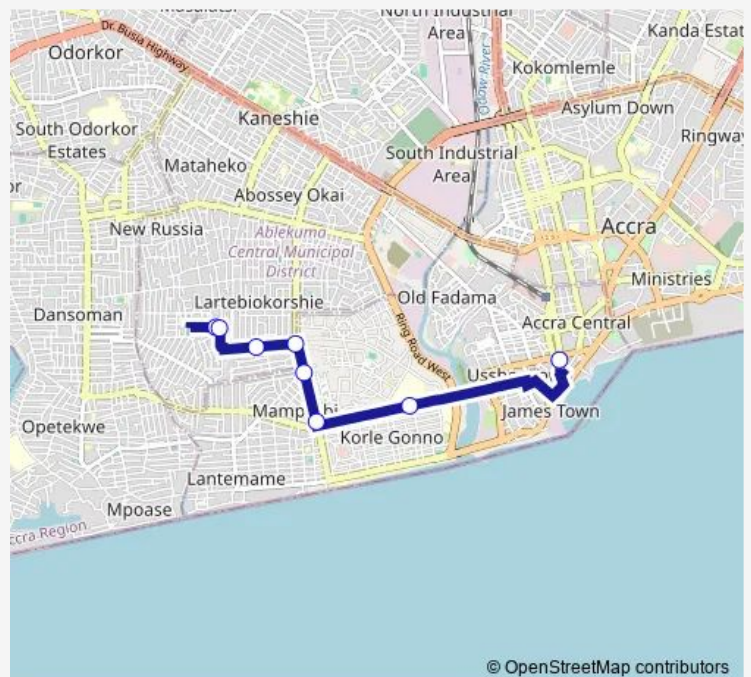

Bus 486a Null

[Go to website](#)

Direction

Soko — Terminal Accra Post Office

8 stops

[Open route schedule](#)

Soko

Bigtime Spot

Premier

Salvation 2

Sempe

Station 544

Korle Bu

Terminal Accra Post Office

Route schedule

Soko — Terminal Accra Post Office

Monday 12:46

Tuesday 12:46

Wednesday 12:46

Thursday 12:46

Friday 12:46

Saturday 12:46

Sunday 12:46

Route info

Direction: Soko

Stops: 8

Trip Duration: 0 hour 26 min

■ 486a — Null

486a Bus time schedules and route maps are available in an offline PDF at busmaps.com. Use the busmaps.com website to see live bus times, train schedule or subway schedule, and step-by-step directions for all public transit in Accra