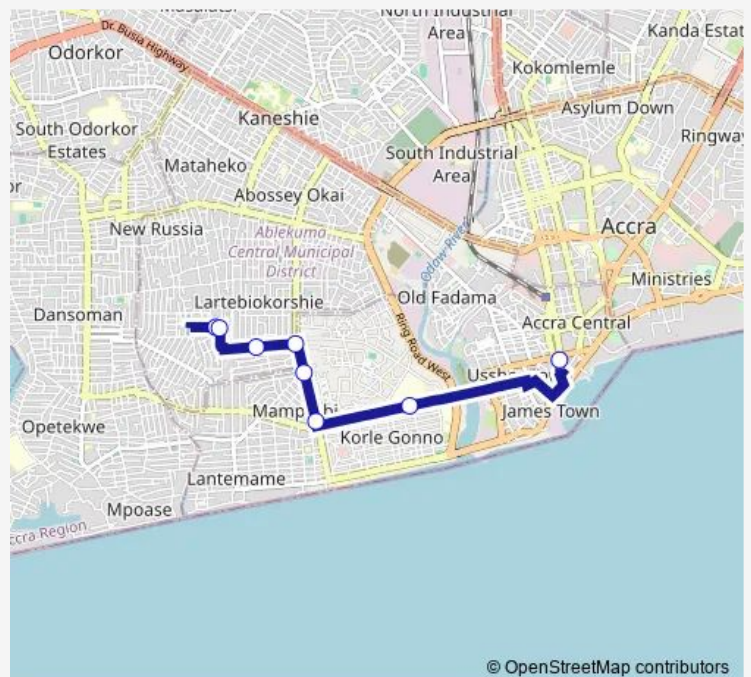

### Direction

Soko — Terminal Accra Post Office

8 stops

[Open route schedule](#)

Soko

Bigtime Spot

Premier

Salvation 2

### Route schedule

Soko — Terminal Accra Post Office

Monday 12:46

Tuesday 12:46

Wednesday 12:46

Thursday 12:46

Friday 12:46

Saturday 12:46

### Route info

Direction: Soko

Stops: 8

Trip Duration: 0 hour 26 min

© OpenStreetMap contributors

■ 486A — Null

BusMaps

486A Bus time schedules and route maps are available in an offline PDF at [busmaps.com](https://busmaps.com). Use the [busmaps.com](https://busmaps.com) website to see live bus times, train schedule or subway schedule, and step-by-step directions for all public transit in Accra