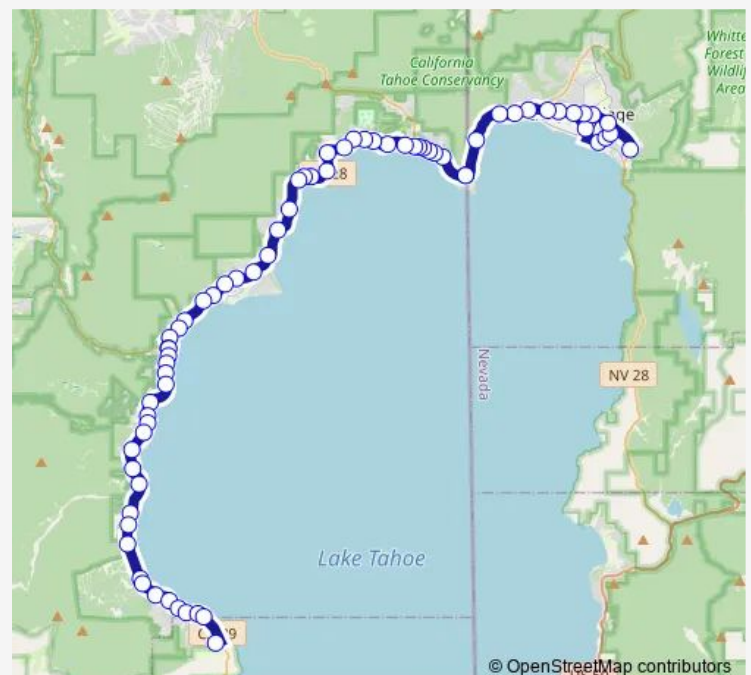

Hwy 89 at at Mankato Lakeside

Hwy 89 Timberland Dr Lakeside

Hwy 89 at Sunnyside Ln

Hwy 89 at Sunnyside Market

Tahoe Park Ln (Lakeside)

Sequoia Ave (North on Lakeside)

Hwy 89 at Olympic Dr

Hwy 89 at Granlibakken Tahoe Tavern Entrance

Hwy 89 at Chase

Route schedule

Sugar Pine Point State Park — Tunnel Creek Bonanza (Arrive)

Monday	05:30-18:10
Tuesday	05:30-18:10
Wednesday	05:30-18:10
Thursday	05:30-18:10
Friday	05:30-18:10
Saturday	05:30-18:10
Sunday	05:30-18:10

Route info

Direction: Sugar Pine Point State Park

Stops: 64

Trip Duration: 1 hour 10 min

ML — Mainline AM/Pm

Tahoe City Transit Center - Arrive

Tahoe City Transit Center - Depart

Hwy 28 at Mackinaw (Bus Shelter)

Hwy 28 at Tahoe City Marina

Hwy 28 at Lighthouse Center (Shelter)

Hwy 28 Across from Rocky Ridge Rd

Hwy 28 at Star Harbor Ct

Hwy 28 at Lake Forest Rd (West End)

Hwy 28 at Lake Forest Rd (East End)

Hwy 28 at Dollar Hill 7-11 Store (Shelter)