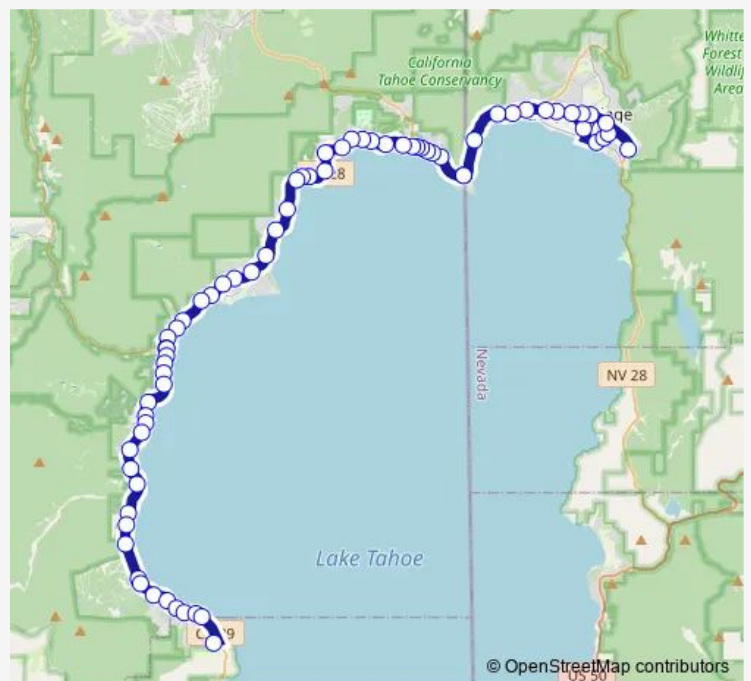

[Go to website](#)

Direction
 Sugar Pine Point State Park — Tunnel Creek Bonanza
 (Arrive)

64 stops

[Open route schedule](#)

- Sugar Pine Point State Park
- Hwy 89 at Pine St (Northbound)
- Hwy 89 at PDQ Market
- Hwy 89 Powderhorn Ln Lakeside
- Hwy 89 at Moana Cir
- Hwy 89 at Chambers Landing
- Hwy 89 at Homewood Obexer's Market
- Hwy 89 at West Shore Cafe
- Hwy 89 at Homewood Sign
- Hwy 89 Across from Grimsell Pass
- Hwy 89 at Grand Ave
- Hwy 89 at Skyland Beach
- Hwy 89 at at Mankato Lakeside
- Hwy 89 Timberland Dr Lakeside
- Hwy 89 at Sunnyside Ln
- Hwy 89 at Sunnyside Market
- Tahoe Park Ln (Lakeside)
- Sequoia Ave (North on Lakeside)
- Hwy 89 at Olympic Dr
- Hwy 89 at Granlibakken Tahoe Tavern Entrance
- Hwy 89 at Chase

Route schedule

Sugar Pine Point State Park — Tunnel Creek Bonanza
 (Arrive)

| | |
|-----------|-------------|
| Monday | 05:30-18:31 |
| Tuesday | 05:30-18:31 |
| Wednesday | 05:30-18:31 |
| Thursday | 05:30-18:31 |
| Friday | 05:30-18:31 |
| Saturday | 05:30-18:31 |
| Sunday | 05:30-18:31 |

Route info

Direction: Sugar Pine Point State Park

Stops: 64

Trip Duration: 1 hour 10 min

MI — Mainline AM/Pm

Tahoe City Transit Center - Arrive

Tahoe City Transit Center - Depart

Hwy 28 at Mackinaw (Bus Shelter)

Hwy 28 at Tahoe City Marina

Hwy 28 at Lighthouse Center (Shelter)

Hwy 28 Across from Rocky Ridge Rd

Hwy 28 at Star Harbor Ct

Hwy 28 at Lake Forest Rd (West End)

Hwy 28 at Lake Forest Rd (East End)

Hwy 28 at Dollar Hill 7-11 Store (Shelter)