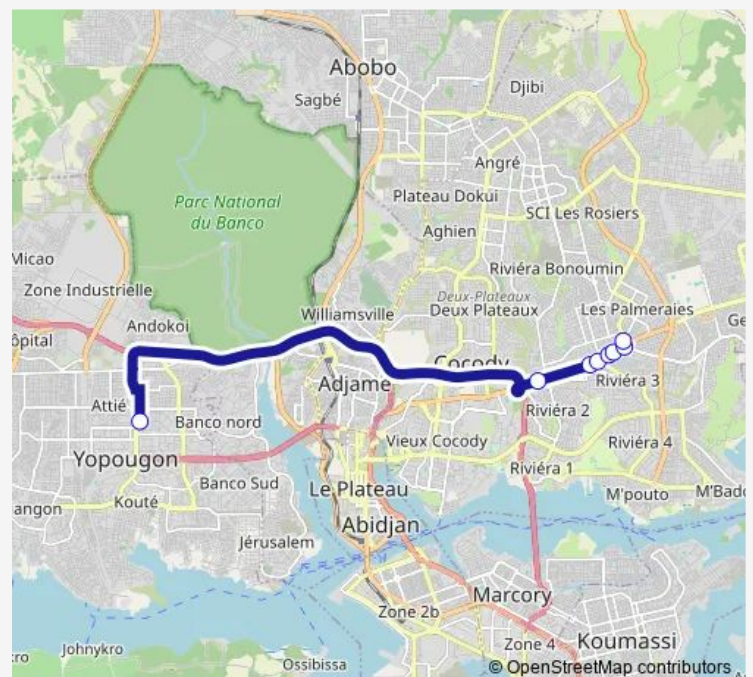

Bus woro woro banalisé : Yopougon ↔ Palmeraie

[Go to website](#)

Direction

Gare Lavage Yopougon — Gare Palmeraie

8 stops

[Open route schedule](#)

Gare Lavage Yopougon

Riviera 2

Monday 06:00

Tuesday 06:00

Wednesday 06:00

Thursday 06:00

Friday 06:00

Saturday 06:00

Sunday 06:00

Route info

Direction: Gare Lavage Yopougon

Stops: 8

Trip Duration: 2 hour 0 min

woro woro banalisé : Yopougon ↔ Palmeraie

Direction

Gare Palmeraie — Gare Lavage Yopougon

12 stops

[Open route schedule](#)

Route info

Direction: Gare Palmeraie

Stops: 12

Trip Duration: 2 hour 0 min

Bus time schedules and route maps are available in an offline PDF at busmaps.com. Use the busmaps.com website to see live bus times, train schedule or subway schedule, and step-by-step directions for all public transit in Abidjan