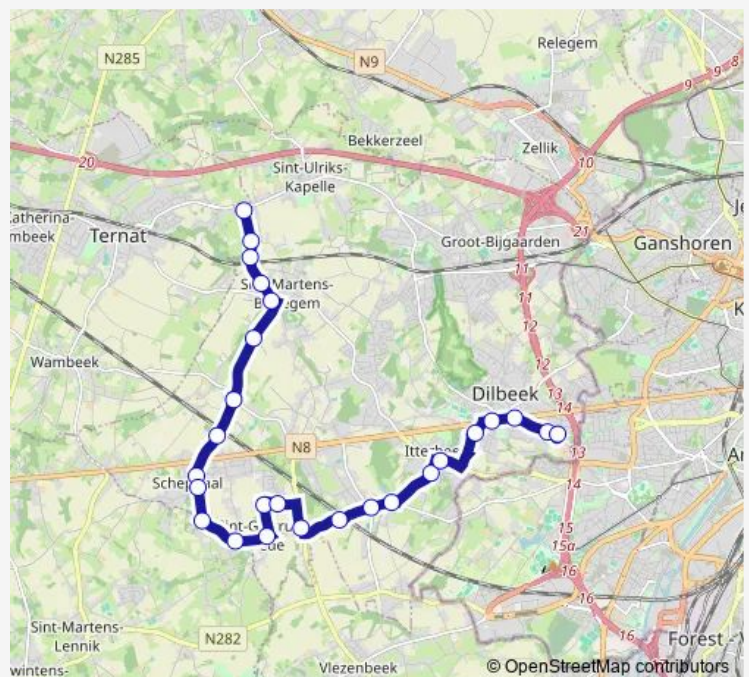

Saturday —

Sunday —

Route info

Direction: Sint-Martens-Bodegem 't Misverstand

Stops: 26

Trip Duration: 0 hour 47 min

Dilbeek Dennen

Dilbeek Kalenbergstraat

Dilbeek Kaudenaardestraat

Dilbeek Alenaborre

Dilbeek Regina Caeli

570 Bus time schedules and route maps are available in an offline PDF at busmaps.com. Use the busmaps.com website to see live bus times, train schedule or subway schedule, and step-by-step directions for all public transit in Brussels