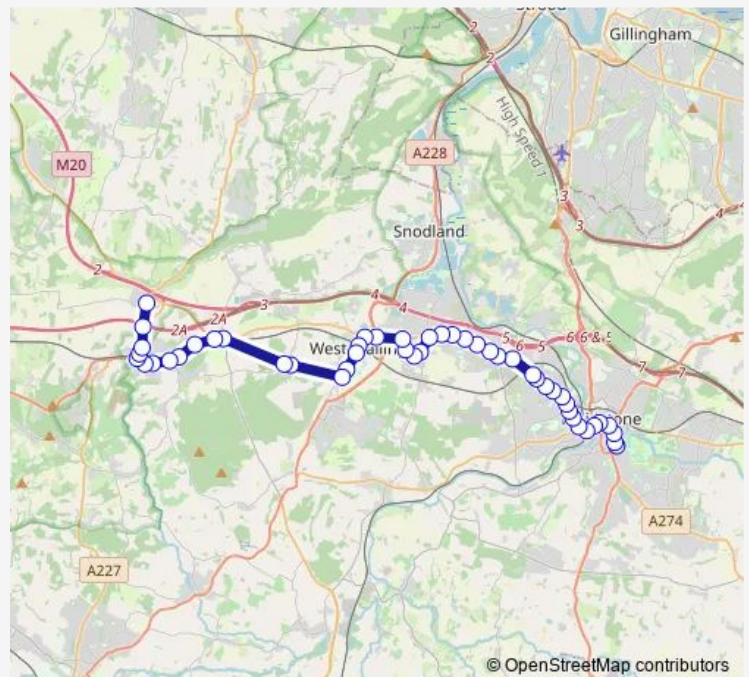

Retail Park

Teapot Lane

TA Centre

Route schedule

Boys' Grammar School — The Bull

Monday 15:42

Tuesday 15:42

Wednesday 15:42

Thursday 15:42

Friday 15:42

Saturday —

Sunday —

Route info

Direction: Boys' Grammar School

Stops: 48

Trip Duration: 1 hour 10 min

■ 570 — Maidstone - Wrotham

BusMaps

Ditton Corner

Bell Lane

Wealden Hall

Larkspur Road

Edward Walk

Temple Way

Friday 07:07

Saturday —

Sunday —

Route info

Direction: The Bull

Stops: 44

Trip Duration: 1 hour 14 min

Wealden Hall