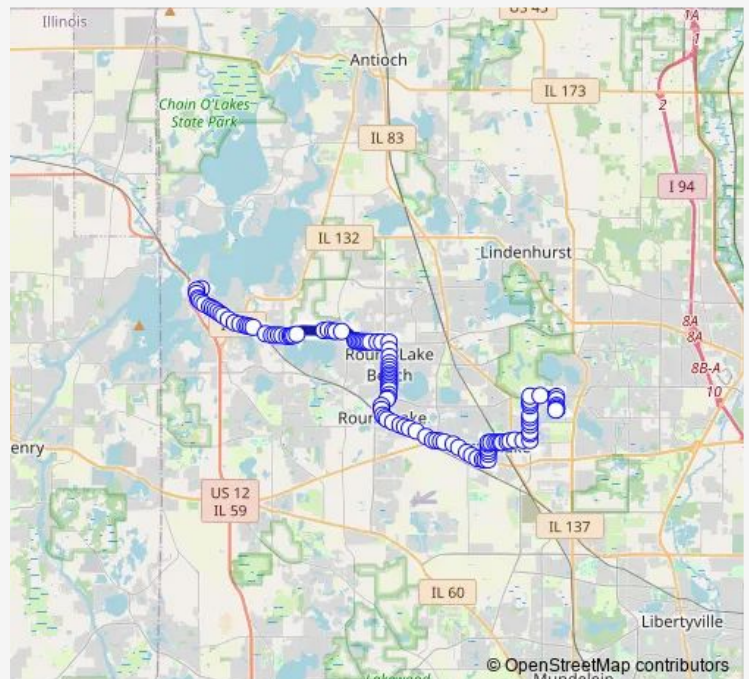

[Go to website](#)

**Direction**  
College of Lake County — Rollins/Fairfield

22 stops

[Open route schedule](#)

- College of Lake County
- Sunpivot Circle & Lancer Ln (S)
- Lancer Ln & Sunpivot Circle (N)
- Lancer Ln & Willow Way
- Lancer Ln & University Center Dr
- Washington/Lancer
- Washington/Linden
- Rollins/Hainesville
- Rollins/East End
- Rollins/Nicole
- Cedar Lake/Rollins
- Rollins/Juneway
- Rollins/Goldenrod
- Rollins/Meadowbrook/Tomahawk
- Rollins/Partridge
- Rollins/Deerpath
- Rollins/Lotus
- Rollins/Woodridge
- Rollins/Turnbull
- Rollins/Brentwood
- Rollins/Lakeshore

### Route schedule

College of Lake County — Rollins/Fairfield

Monday	—
Tuesday	—
Wednesday	—
Thursday	—
Friday	—
Saturday	07:44-12:34
Sunday	—

### Route info

Direction: College of Lake County

Stops: 22

Trip Duration: 0 hour 19 min

570 — Fox Lake - Clc

**Direction**

Rollins/Fairfield — College of Lake County

22 stops

[Open route schedule](#)

Rollins/Fairfield

Rollins/Lakeshore

Rollins/Brentwood

Rollins/Turnbull

Rollins/Woodridge

Rollins/Lotus

Rollins/Deerpath