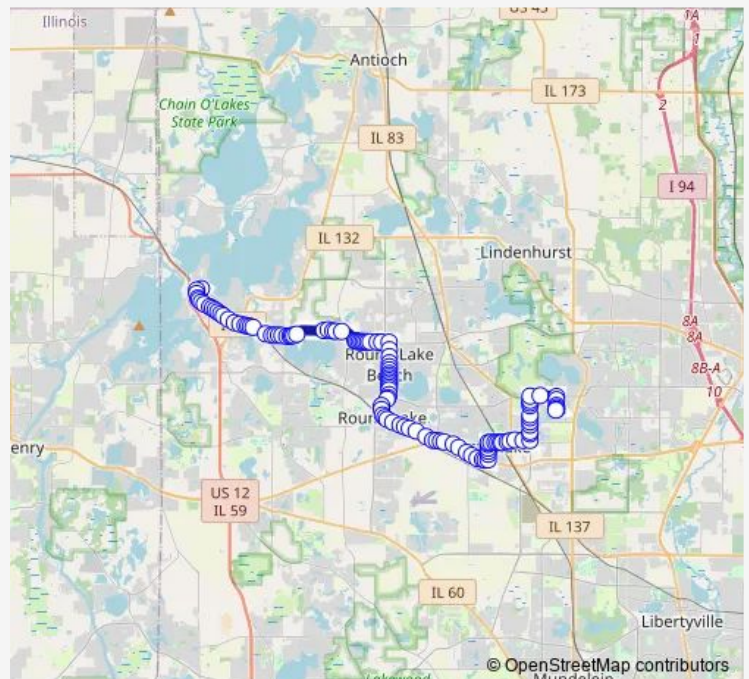

[Go to website](#)

Direction
College of Lake County — Rollins/Fairfield

22 stops

[Open route schedule](#)

- College of Lake County
- Sunpivot Circle & Lancer Ln (S)
- Lancer Ln & Sunpivot Circle (N)
- Lancer Ln & Willow Way
- Lancer Ln & University Center Dr
- Washington/Lancer
- Washington/Linden
- Rollins/Hainesville
- Rollins/East End
- Rollins/Nicole
- Cedar Lake/Rollins
- Rollins/Juneway
- Rollins/Goldenrod
- Rollins/Meadowbrook/Tomahawk
- Rollins/Partridge
- Rollins/Deerpath
- Rollins/Lotus
- Rollins/Woodridge
- Rollins/Turnbull
- Rollins/Brentwood
- Rollins/Lakeshore

Route schedule

College of Lake County — Rollins/Fairfield

Monday	—
Tuesday	—
Wednesday	—
Thursday	—
Friday	—
Saturday	07:44-12:34
Sunday	—

Route info

Direction: College of Lake County

Stops: 22

Trip Duration: 0 hour 19 min

570 — Fox Lake - Clc

Direction

Rollins/Fairfield — College of Lake County

22 stops

[Open route schedule](#)

Rollins/Fairfield

Rollins/Lakeshore

Rollins/Brentwood

Route info

Direction: Rollins/Fairfield

Stops: 22

Trip Duration: 0 hour 19 min

Direction

Rollins/Fairfield — College of Lake County

83 stops

[Open route schedule](#)