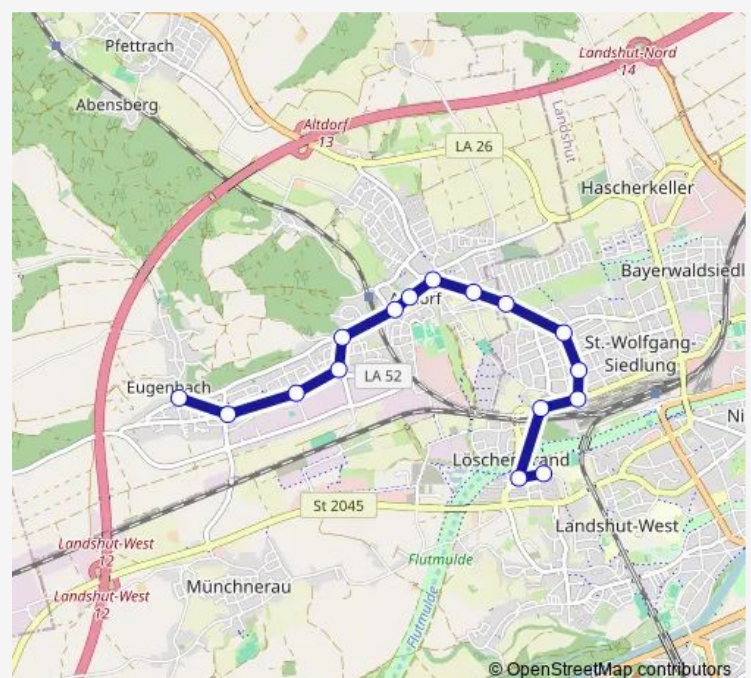

Landshut, Wirtschaftsschule

Landshut, Oberndorferstraße

Landshut, Eichenstraße

Landshut, Weidenweg

Landshut, Goethestraße

Altdorf, Landshuter Straße

Altdorf, Bäckergrasse

Altdorf, Rathaus

Altdorf, Hahn

Altdorf b LA, Am Rebenring

Altdorf b LA, Sonnenring

Altdorf b LA, Bernsteinstraße

Altdorf, Münchnerauer Straße

Altdorf, Eugenbach

Route schedule

Landshut, Hans-Leinberger-Gymnasium — Altdorf, Eugenbach

Monday 12:57

Tuesday 12:57

Wednesday 12:57

Thursday 12:57

Friday 12:57

Saturday —

Sunday —

Route info

Direction: Landshut, Hans-Leinberger-Gymnasium

Stops: 16

Trip Duration: 0 hour 19 min

570

570 Bus time schedules and route maps are available in an offline PDF at busmaps.com. Use the busmaps.com website to see live bus times, train schedule or subway schedule, and step-by-step directions for all public transit in Landshut