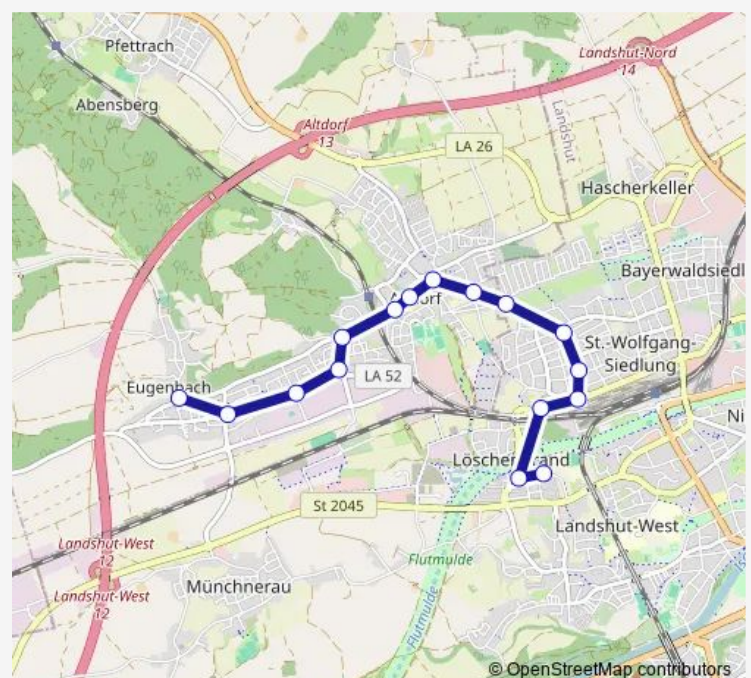

Landshut, Wirtschaftsschule

Landshut, Oberndorferstraße

Landshut, Eichenstraße

Landshut, Weidenweg

Landshut, Goethestraße

Altdorf, Landshuter Straße

Altdorf, Bäckergrasse

Altdorf, Rathaus

Altdorf, Hahn

Altdorf b LA, Am Rebenring

Altdorf b LA, Sonnenring

Altdorf b LA, Bernsteinstraße

Altdorf, Münchnerauer Straße

Altdorf, Eugenbach

Route schedule

Landshut, Hans-Leinberger-Gymnasium — Altdorf, Eugenbach

Monday 12:57

Tuesday 12:57

Wednesday 12:57

Thursday 12:57

Friday 12:57

Saturday —

Sunday —

Route info

Direction: Landshut, Hans-Leinberger-Gymnasium

Stops: 16

Trip Duration: 0 hour 19 min

570

570 Bus time schedules and route maps are available in an offline PDF at busmaps.com. Use the busmaps.com website to see live bus times, train schedule or subway schedule, and step-by-step directions for all public transit in Landshut