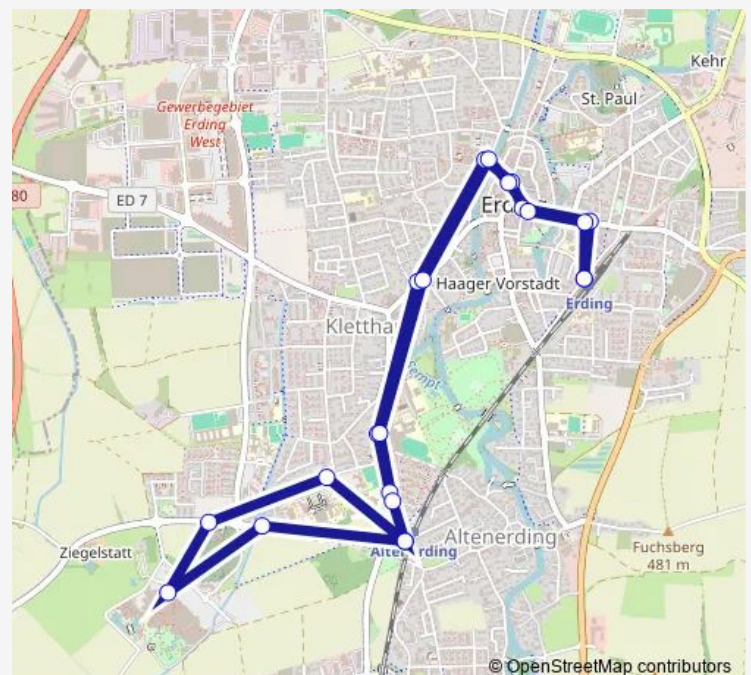

Regional Bus Service 570 Erding - Stadtmitte - Altenerding - Therme Erding - Erding

[Go to website](#)

Direction

Erding — Erding

22 stops

[Open route schedule](#)

- Erding
- Erding, Dorfener Str.
- Erding, Rathaus-Stadtmitte
- Erding, Lange Zeile
- Erding, Stadthalle
- Erding, Dall'Armi-Straße
- Erding, Hl. Blut
- Erding, H.-Tassilo-Realschule
- Altenerding
- Erding, Am Wasserwerk
- Erding, Therme Erding
- Erding, Neuer Friedhof
- Erding, Klinikum Süd
- Altenerding
- Erding, H.-Tassilo-Realschule
- Erding, Hl. Blut
- Erding, Dall'Armi-Straße
- Erding, Stadthalle
- Erding, Lange Zeile
- Erding, Rathaus-Stadtmitte
- Erding, Dorfener Str.

Route schedule

Erding — Erding

Monday	—
Tuesday	—
Wednesday	—
Thursday	—
Friday	—
Saturday	08:50-22:50
Sunday	08:50-22:50

Route info

Direction: Erding

Stops: 22

Trip Duration: 0 hour 38 min

■ 570 — Erding - Stadtmitte - Altenerding - Therme Erding - Erding **BusMaps**

570 Regional Bus Service time schedules and route maps are available in an offline PDF at busmaps.com. Use the busmaps.com website to see live bus times, train schedule or subway schedule, and step-by-step directions for all public transit in Erding