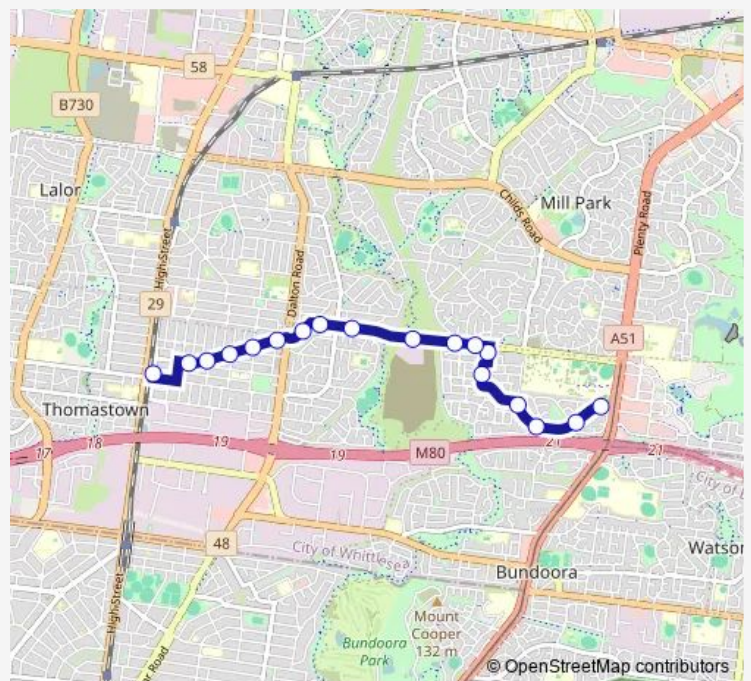

Bus 570 Thomastown - Bundoora Rmit

[Go to website](#)

Direction

Thomastown Station/Station St (Thomastown) — Japonica St/Betula Ave (Bundoora)

19 stops

[Open route schedule](#)

- Thomastown Station/Station St (Thomastown)
- Wilgah St/The Boulevard (Thomastown)
- Belah St/The Boulevard (Thomastown)
- Acacia St/The Boulevard (Thomastown)
- Boronia St/The Boulevard (Thomastown)
- Dalton Rd/The Boulevard (Thomastown)
- 190 The Boulevard (Thomastown)
- Lalor Plaza/Mckimmies Rd (Lalor)
- Bickley Ave/McKimmies Rd (Lalor)
- Dysons Bus Depot/121 Mckimmies Rd (Mill Park)
- Indigo Way/McKimmies Rd (Mill Park)
- Garden Grove Dr/Mckimmies Rd (Mill Park)
- Betula Ave/McKimmies Rd (Mill Park)
- Rmit Bundoora Campus West/Mckimmies Rd (Mill Park)
- Plenty Rd/Mckimmies Rd (Mill Park)
- Plenty Rd/Ormond Bvd (Bundoora)
- University Hill/Chancellor Ave (Bundoora)
- Plenty Rd/Janefield Dr (Bundoora)
- Japonica St/Betula Ave (Bundoora)

Route schedule

Thomastown Station/Station St (Thomastown) — Japonica St/Betula Ave (Bundoora)

Monday	05:58-20:49
Tuesday	05:58-20:49
Wednesday	05:58-20:49
Thursday	05:58-20:49
Friday	05:58-20:49
Saturday	06:54-20:45
Sunday	07:35-20:45

Route info

Direction: Thomastown Station/Station St (Thomastown)

Stops: 19

Trip Duration: 0 hour 17 min

570 — Thomastown - Bundoora Rmit

Direction

Japonica St/Betula Ave (Bundoora) — Thomastown Station/Station St (Thomastown)

Thomastown Station/Station St (Thomastown)

Route schedule

Japonica St/Betula Ave (Bundoora) — Thomastown Station/Station St (Thomastown)

Monday 06:00-21:04

Tuesday 06:00-21:04

Wednesday 06:00-21:04

Thursday 06:00-21:04