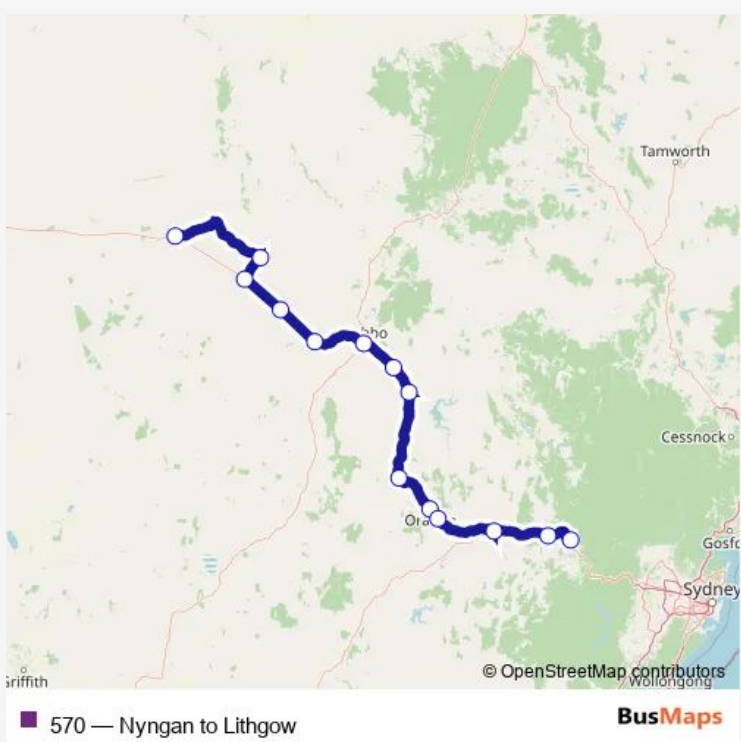

Regional Coach Service 570 Nyngan to Lithgow

[Go to website](#)

Direction
 Big Raaf Helicopter, Rawson Pl — Lithgow Station, Railway Pde, Bay 1

14 stops

[Open route schedule](#)

- Big Raaf Helicopter, Rawson Pl
- Burton St Before Chester St
- Mitchell Hwy At Clyde St
- Dandaloo St Before Mitchell Hwy
- Narromine Police Station, Burraway St
- Dubbo Station, Coach Bay 1
- Mitchell Hwy At Mitchell St
- Wellington Station, Coach Stop
- Molong Station, Coach Stop
- Orange Station, Coach Bay 1
- 4612 Mitchell Hwy
- Bathurst Station, Coach Stop
- Great Western Hwy Before Old Western Rd
- Lithgow Station, Railway Pde, Bay 1

Route schedule
 Big Raaf Helicopter, Rawson Pl — Lithgow Station, Railway Pde, Bay 1

Monday	—
Tuesday	06:10
Wednesday	—
Thursday	06:10
Friday	06:10
Saturday	—
Sunday	06:10

Route info

Direction: Big Raaf Helicopter, Rawson Pl

Stops: 14

Trip Duration: 6 hour 45 min

570 Regional Coach Service time schedules and route maps are available in an offline PDF at busmaps.com. Use the busmaps.com website to see live bus times, train schedule or subway schedule, and step-by-step directions for all public transit in Orange