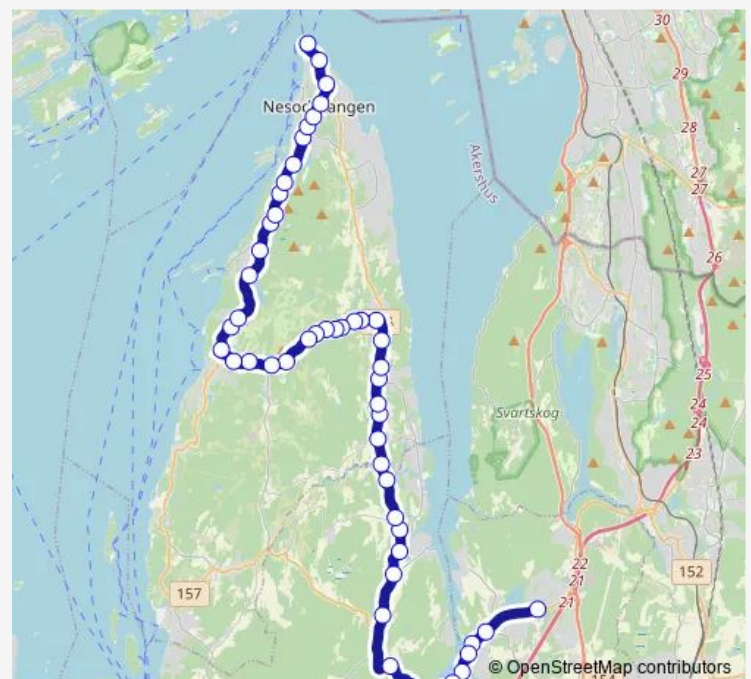

Saturday 01:58-00:58⁺¹

Sunday 01:58-00:58⁺¹

Route info

Direction: Nesoddtangen

Stops: 50

Trip Duration: 0 hour 49 min

570 — Vinterbro - Nesoddtangen

Kirkerud