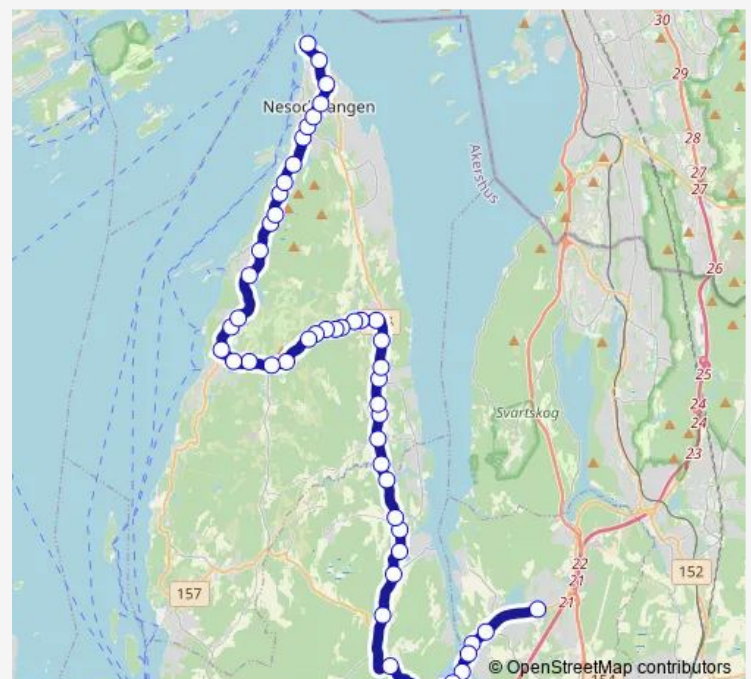

Thursday 01:58-21:58

Friday 01:58-00:58⁺¹

Saturday 01:58-00:58⁺¹

Sunday 01:58-21:58

Route info

Direction: Nesoddtangen

Stops: 50

Trip Duration: 0 hour 49 min