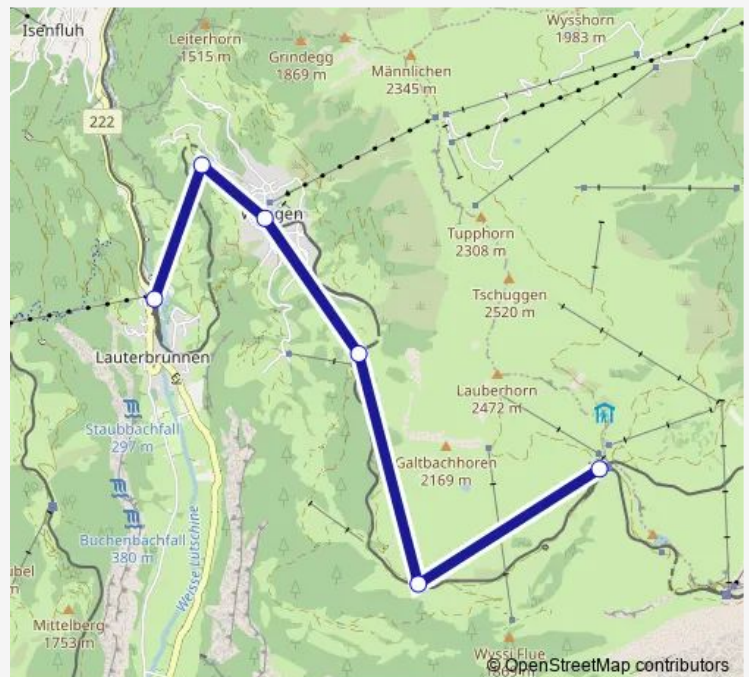

### Direction

Lauterbrunnen — Wengen

3 stops

[Open route schedule](#)

Lauterbrunnen

Wengwald

Wengen

### Route schedule

Lauterbrunnen — Wengen

Monday	00:32-23:32
Tuesday	00:32-23:32
Wednesday	00:32-23:32
Thursday	00:32-23:32
Friday	—
Saturday	—
Sunday	00:32-23:32

### Route info

Direction: Lauterbrunnen

Stops: 3

Trip Duration: 0 hour 11 min

**Direction**

Kleine Scheidegg — Lauterbrunnen

6 stops

[Open route schedule](#)

## Route info

Direction: Kleine Scheidegg

Stops: 6

Trip Duration: 0 hour 41 min