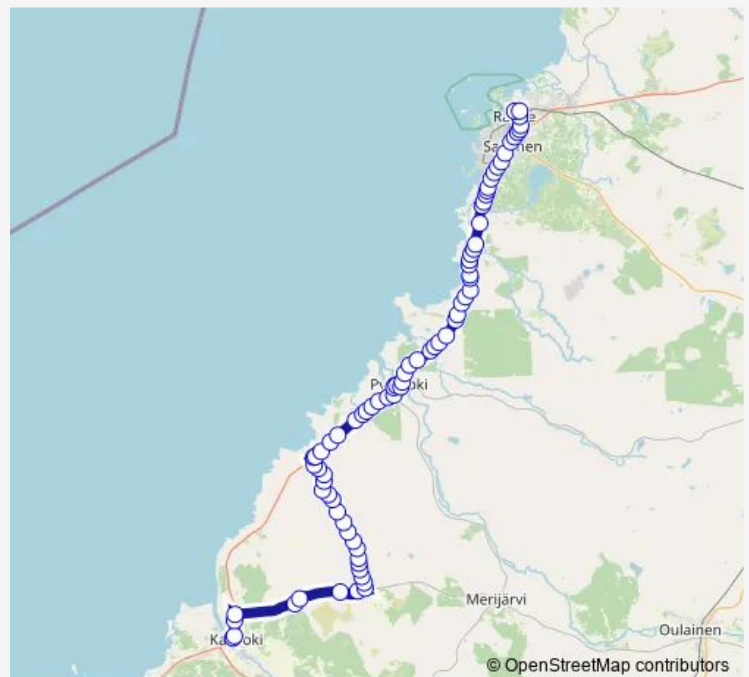

### Route schedule

Kalajoki — Raabe las

Monday 07:30

Tuesday 07:30

Wednesday 07:30

Thursday 07:30

Friday 07:30

Saturday —

### Route info

Direction: Kalajoki

Stops: 81

Trip Duration: 1 hour 25 min

■ Kalajoki - Pyhäjoki - Raabe

Krekula P

Pyörre P

Juusonahde P