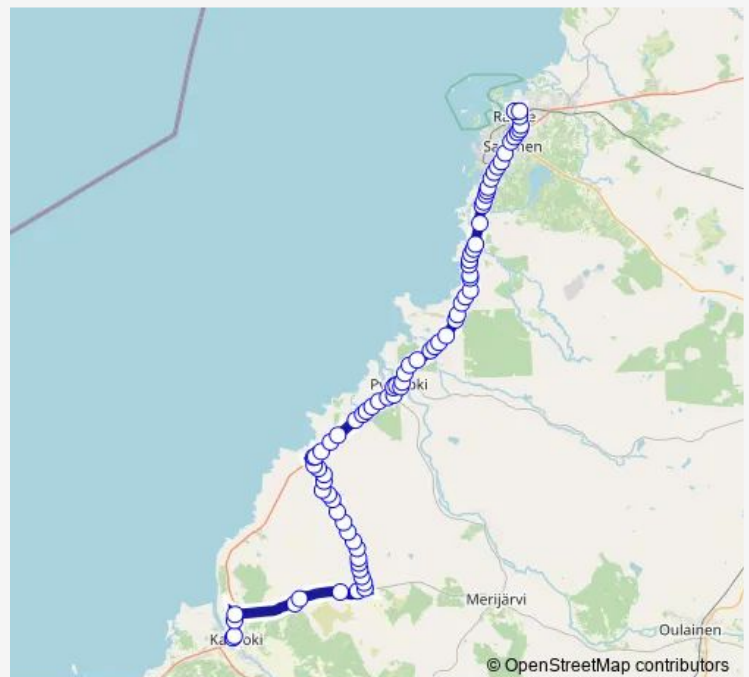

### Route schedule

Kalajoki — Raabe las

Monday 07:30

Tuesday 07:30

Wednesday 07:30

Thursday 07:30

Friday 07:30

Saturday —

### Route info

Direction: Kalajoki

Stops: 81

Trip Duration: 1 hour 25 min

■ Kalajoki - Pyhäjoki - Raabe

Krekula P

Pyörre P

Juusonahde P