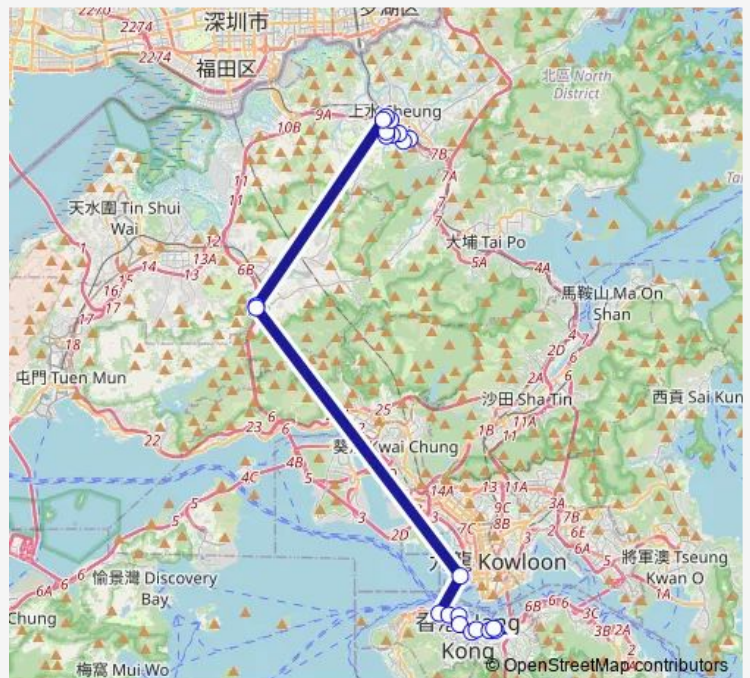

[Ctb] Macau Ferry, Connaught Road Central[[Db] Connaught Road West Outside Macau Ferry BUS Terminus[[Kmb+Ctb] Macau Ferry/
Macau Ferry, Connaught Road Central[[Kmb] Macau Ferry[[Xb] Connaught Road Central Eastbound Outside THE BUS Terminus Near HK Macau Ferry Pier, Sheung WAN (Departure During THE Period From 7.00 P.M. TO 7.00 A.M.)

Route schedule

[Kmb] CHI FUK Circuit — [Ctb] Exhibition Centre Station[[Kmb+Ctb] Exhibition Centre Station BUS Terminus/
Exhibition Centre Station[[Kmb] Exhibition Centre Station BUS Terminus[Xb] Exhibition Centre Station Public Transport Interchange

Monday	07:15-07:30
Tuesday	07:15-07:30
Wednesday	07:15-07:30
Thursday	07:15-07:30
Friday	07:15-07:30
Saturday	—
Sunday	—

Route info

Direction: [Kmb] CHI FUK Circuit

Stops: 21

Trip Duration: 1 hour 17 min

[Ctb] Central Government Pier, MAN Kwong Street[[Kmb+Ctb] Central Government Pier/
Central Government Pier, MAN Kwong Street[[Kmb] Central Government Pier