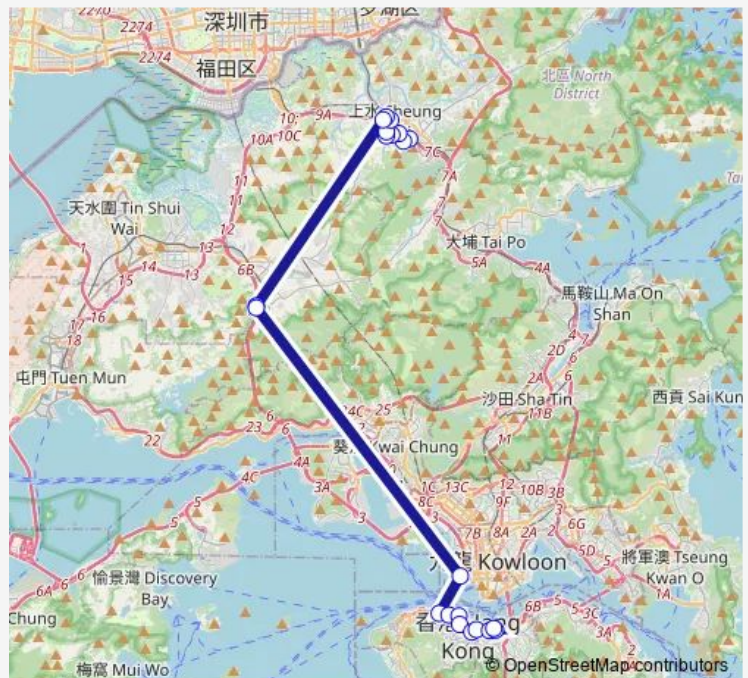

[Ctb] Macau Ferry, Connaught Road Central[[Db] Connaught Road West Outside Macau Ferry BUS Terminus[[Kmb+Ctb] Macau Ferry/<Br>Macau Ferry, Connaught Road Central[[Kmb] Macau Ferry[[Xb] Connaught Road Central Eastbound Outside THE BUS Terminus Near HK Macau Ferry Pier, Sheung WAN (Departure During THE Period From 7.00 P.M. TO 7.00 A.M.)

**Route schedule**

[Kmb] CHI FUK Circuit — [Ctb] Exhibition Centre Station[[Kmb+Ctb] Exhibition Centre Station BUS Terminus/<Br>Exhibition Centre Station[[Kmb] Exhibition Centre Station BUS Terminus[Xb] Exhibition Centre Station Public Transport Interchange

Monday	07:15-07:30
Tuesday	07:15-07:30
Wednesday	07:15-07:30
Thursday	07:15-07:30
Friday	07:15-07:30
Saturday	—
Sunday	—

**Route info**

Direction: [Kmb] CHI FUK Circuit

Stops: 21

Trip Duration: 1 hour 22 min