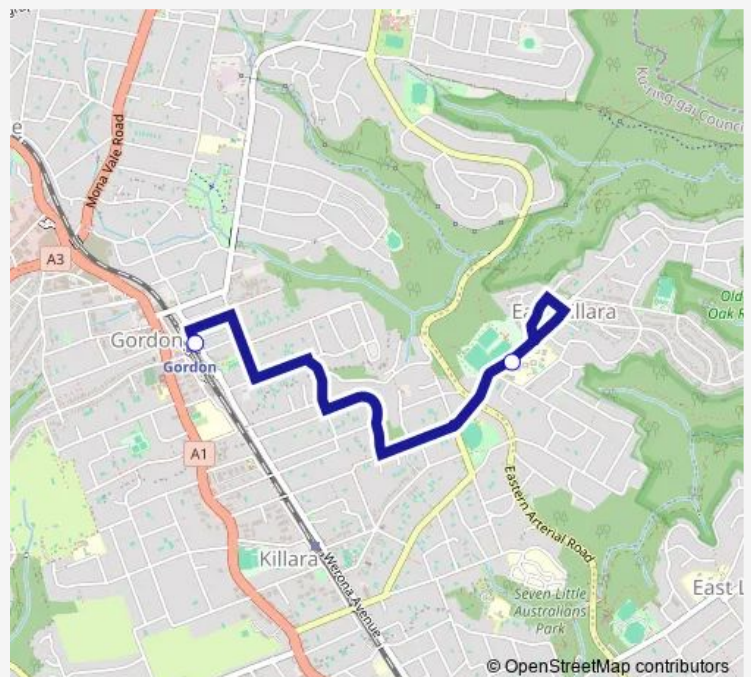

### Direction

Gordon Station, Werona Av, Stand D — Killara High School, Koola Av

2 stops

[Open route schedule](#)

Gordon Station, Werona Av, Stand D

Killara High School, Koola Av

### Route schedule

Gordon Station, Werona Av, Stand D — Killara High School, Koola Av

Monday	08:25
Tuesday	08:25
Wednesday	08:25
Thursday	08:25
Friday	—
Saturday	—
Sunday	—

### Route info

Direction: Gordon Station, Werona Av, Stand D

Stops: 2

Trip Duration: 0 hour 14 min

8082 School Bus time schedules and route maps are available in an offline PDF at [busmaps.com](https://busmaps.com). Use the [busmaps.com](https://busmaps.com) website to see live bus times, train schedule or subway schedule, and step-by-step directions for all public transit in Sydney