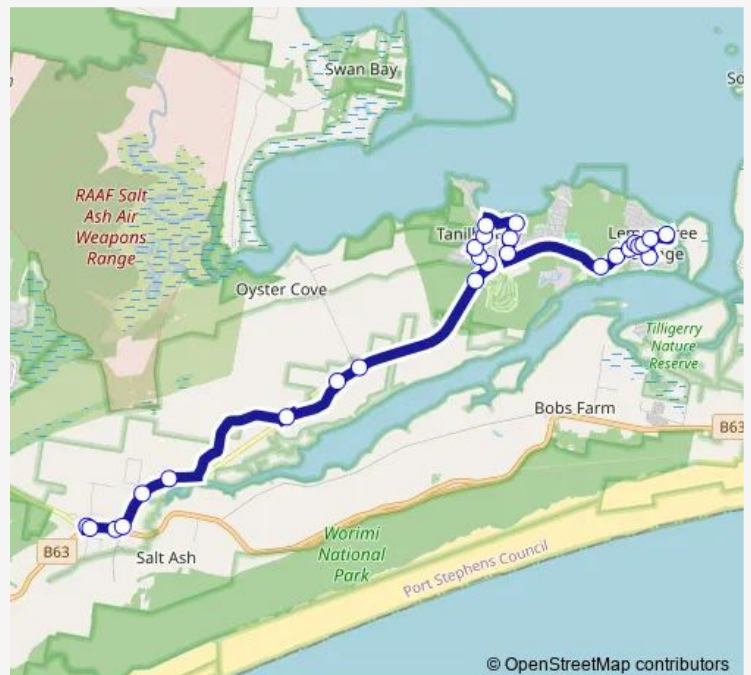

School Bus 0062 Salt Ash PS to Lemon Tree Passage

[Go to website](#)

**Direction**

Salt Ash Public School, Cecilia Cl — Meredith Av At Cook Pde

27 stops

[Open route schedule](#)

- Salt Ash Public School, Cecilia Cl
- Nelson Bay Rd After Richardson Rd
- Church Of Christ, Nelson Bay Rd
- Lemon Tree Passage Rd After Nelson Bay Rd
- Lemon Tree Passage Rd At Michael Dr
- 157 Lemon Tree Passage Rd
- Lemon Tree Passage Rd After Rookes Rd
- Lemon Tree Passage Rd Opp Brownes Rd
- Lemon Tree Passage Rd After Oyster Cove Rd
- Taniba Bay Golf Club, Lemon Tree Passage Rd
- Poilus Pde At Tilligerry Trk
- Poilus Pde At Pershing Pl
- Clemenceau Cres At Navy Nook
- President Poincare Pde After Clemenceau Cres
- President Poincare Pde After King Albert Av
- Tanilba Bay Public School, King Albert Av
- President Wilson Walk Opp Rigney Rd
- Tilligerry Shopping Plaza, President Wilson Walk
- Lemon Tree Passage Rd Opp Crawley Av
- Lemon Tree Passage Rd Opp Blanch St
- Kawarren St Before Meredith Av

Route schedule

Salt Ash Public School, Cecilia Cl — Meredith Av At Cook Pde

Monday	14:48
Tuesday	14:48
Wednesday	14:48
Thursday	14:48
Friday	14:48
Saturday	—
Sunday	—

Route info

Direction: Salt Ash Public School, Cecilia Cl

Stops: 27

Trip Duration: 0 hour 37 min

0062 — Salt Ash PS to Lemon Tree Passage

Meredith Av Opp Kenneth Pde

Club Lemon Tree, Kenneth Pde

Elaine Av At Kenneth Pde

Club Lemon Tree, Gould Dr

Meredith Av After Russell St

The schedule is provided in the local timezone. Times with "(+1)" indicate departures on the next day.

PDF file created on 2025-01-16

2024 BusMaps.com - All Rights Reserved