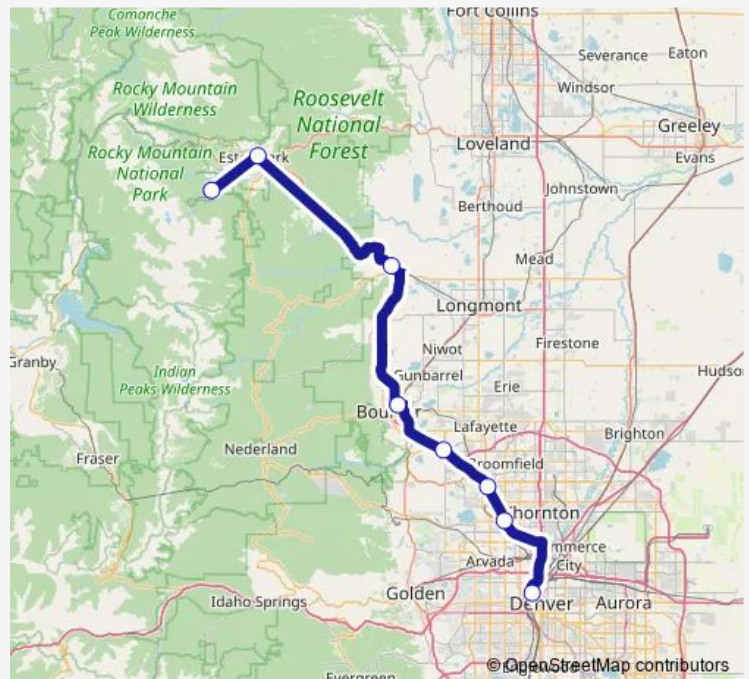

US 36 & Broomfield Station Gate R

US 36 & Mccaslin Station Gate D

Boulder Junction at Depot Square Station Gate S3

Lyons Pnr

Estes Park Visitor Center

Rocky Mnt N.P. Pnr

Route schedule

Union Station Gate B4 — Rocky Mnt N.P. Pnr

Monday —

Tuesday —

Wednesday —

Thursday —

Friday —

Saturday 07:00-08:00

Sunday 07:00-08:00

Route info

Direction: Union Station Gate B4

Stops: 8

Trip Duration: 3 hour 0 min

ESTES — Bustang Estes Park Line

Direction

Rocky Mnt N.P. Pnr — Union Station

8 stops

[Open route schedule](#)

Rocky Mnt N.P. Pnr

Estes Park Visitor Center

Lyons Pnr

Boulder Junction at Depot Square Station Gate S4

US 36 & Mccaslin Station Gate A

US 36 & Broomfield Station Gate P

US 36 & Sheridan Station Gate C

Union Station