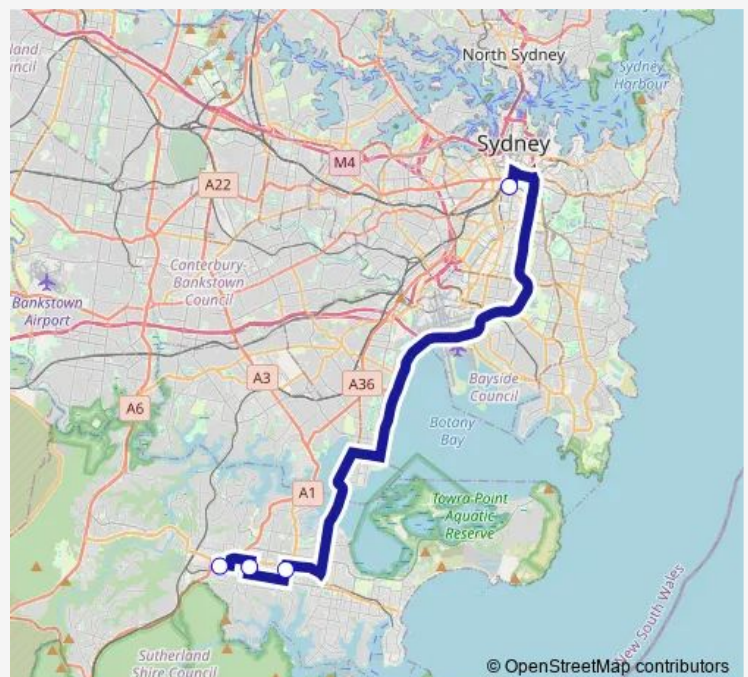

Miranda Station, Kiora Rd

Gymea Bay Rd Opp Gymea Station

Kirrawee Station, Oak Rd

Route schedule

Chalmers St Opp Bedford St — Kirrawee Station, Oak Rd

Monday —

Tuesday —

Wednesday —

Thursday —

Friday —

Saturday 01:55-01:40⁺¹

Sunday 04:10-01:40⁺¹

Route info

Direction: Chalmers St Opp Bedford St

Stops: 4

Trip Duration: 0 hour 50 min

1at4 — Kirrawee, then Gymea, Miranda, Central

Direction

Oak Rd Opp Kirrawee Station — Central Station, Chalmers St, Stand G

4 stops

[Open route schedule](#)

Oak Rd Opp Kirrawee Station

GyMEA Bay Rd At South St

Miranda Interchange, Kiora Rd, Stand 8

Central Station, Chalmers St, Stand G

Route schedule

Oak Rd Opp Kirrawee Station — Central Station, Chalmers St, Stand G

Monday —

Tuesday —

Wednesday —

Thursday —