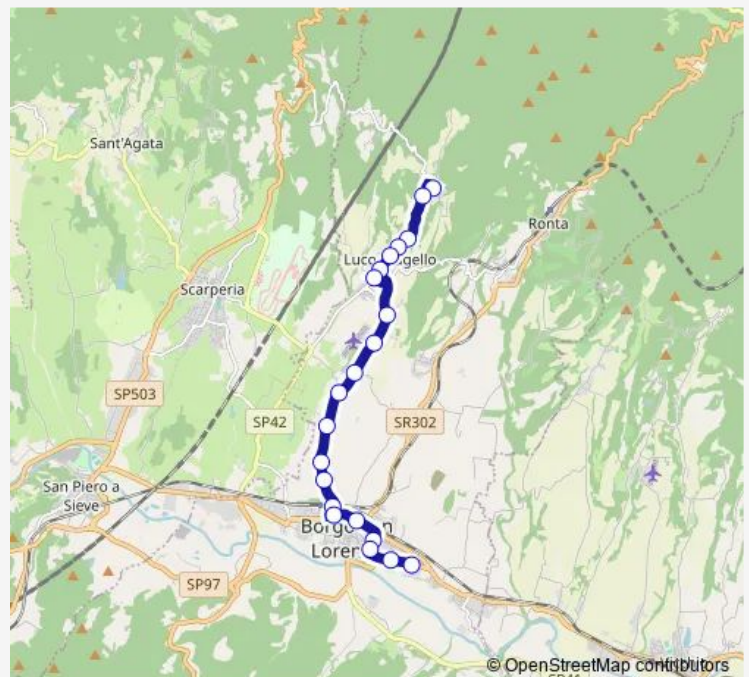

Thursday 07:30

Friday 07:30

Saturday 07:30

Sunday —

**Route info**

Direction: Grezzano \*

Stops: 21

Trip Duration: 0 hour 28 min