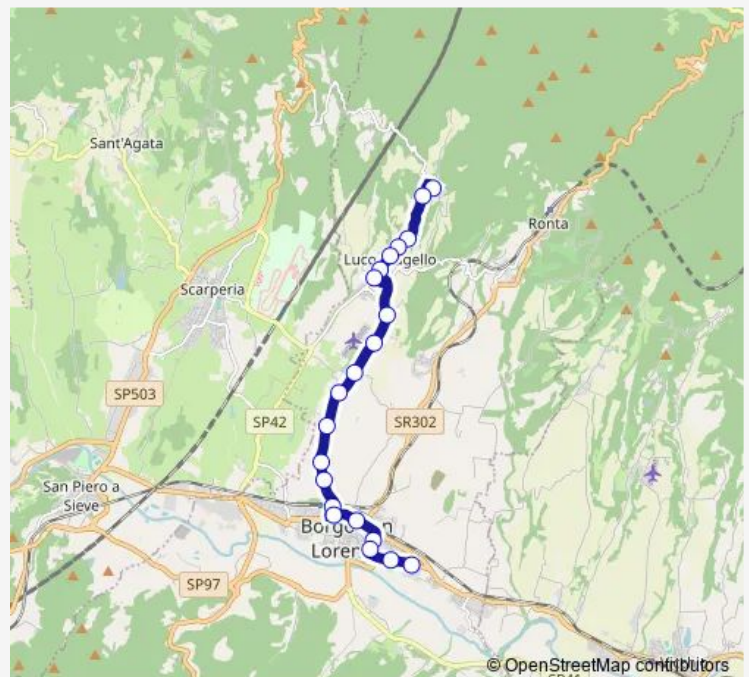

Borgo S.L. Sp551\_V

Borgo S.L. Piscine

Borgo S.L. Scuole Superiori Caiani \*

**Route schedule**

Grezzano \* — Borgo S.L. Scuole Superiori Caiani \*

Monday	07:30
Tuesday	07:30
Wednesday	07:30
Thursday	07:30
Friday	07:30
Saturday	07:30
Sunday	—

**Route info**

Direction: Grezzano \*

Stops: 21

Trip Duration: 0 hour 28 min

319\_4 — Borgo San Lorenzo - Luco - Grezzano

319\_4 Bus time schedules and route maps are available in an offline PDF at [busmaps.com](https://busmaps.com). Use the [busmaps.com](https://busmaps.com) website to see live bus times, train schedule or subway schedule, and step-by-step directions for all public transit in Borgo San Lorenzo